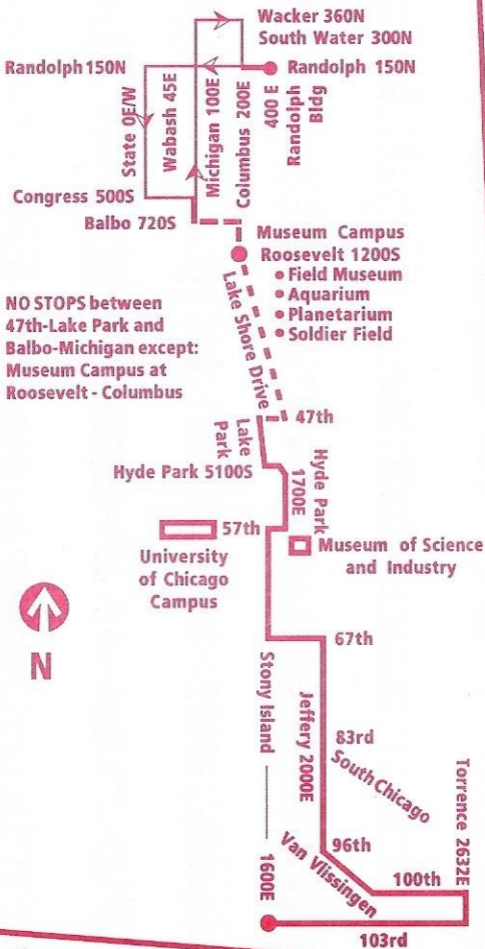

6

JEFFERY EXPRESS

Wacker Drive Detour

Effective March 17, 2002

Monday through Friday

Northbound

Leave 103rd/ Stony	83rd/ Jeffery	67th/ Jeffery	Hyde Pk/ Lake Pk	Van Buren/ Michigan	So. Water/ Columbus	Arrive
3:45 a	4:02 a	4:11 a	4:24 a	4:36 a	4:45 a	
4:00	4:17	4:26	4:39	4:51	5:00	
4:15	4:32	4:41	4:54	5:06	5:15	
4:25	4:42	4:51	5:04	5:16	5:25	
4:35	4:52	5:01	5:14	5:26	5:35	
4:45	5:02	5:11	5:24	5:36	5:45	
4:55	5:12	5:21	5:34	5:46	5:55	
5:05	5:22	5:31	5:44	5:56	6:05	
5:15	5:32	5:41	5:54	6:06	6:15	
5:23	5:40	5:50	6:03	6:15	6:24	
5:31	5:48	5:57	6:10	6:22	6:31	
5:38	5:56	6:06	6:19	6:32	6:41	
5:45	6:03	6:13	6:27	6:40	6:49	
5:52	6:10	6:21	6:35	6:48	6:58	
5:58	6:16	6:27	6:41	6:55	7:04	
6:04	6:22	6:34	6:49	7:03	7:13	
6:10	6:29	6:41	6:56	7:10	7:20	
6:17	6:35	6:47	7:03	7:17	7:27	
6:23	6:42	6:54	7:09	7:23	7:33	
6:30	6:48	7:00	7:16	7:30	7:40	
6:36	6:55	7:07	7:22	7:36	7:46	
6:43	7:01	7:14	7:30	7:44	7:54	
6:49	7:08	7:21	7:37	7:52	8:02	
6:55	7:14	7:29	7:45	8:01	8:11	
7:01	7:20	7:35	7:51	8:07	8:17	
7:08	7:26	7:41	7:57	8:13	8:23	
7:14	7:33	7:48	8:04	8:20	8:30	
7:21	7:39	7:54	8:10	8:26	8:36	
from 79th-at	7:48	7:59	8:15	8:31	8:41	
7:34	7:52	8:07	8:23	8:39	8:49	
7:40	7:59	8:14	8:30	8:46	8:56	
7:47	8:05	8:20	8:36	8:52	9:02	
7:53	8:12	8:27	8:43	8:59	9:09	
8:00	8:18	8:33	8:49	9:05	9:15	

#67 67th/69th/71st from 69th Red line station to 67th/Jeffery

#6 Jeffery from 67th/Jeffery to 75th/Jeffery

#75 74th/75th from 75th/Jeffery to 75th/South Shore

#27 South Deering from 75th/South Shore to 92nd/Commercial