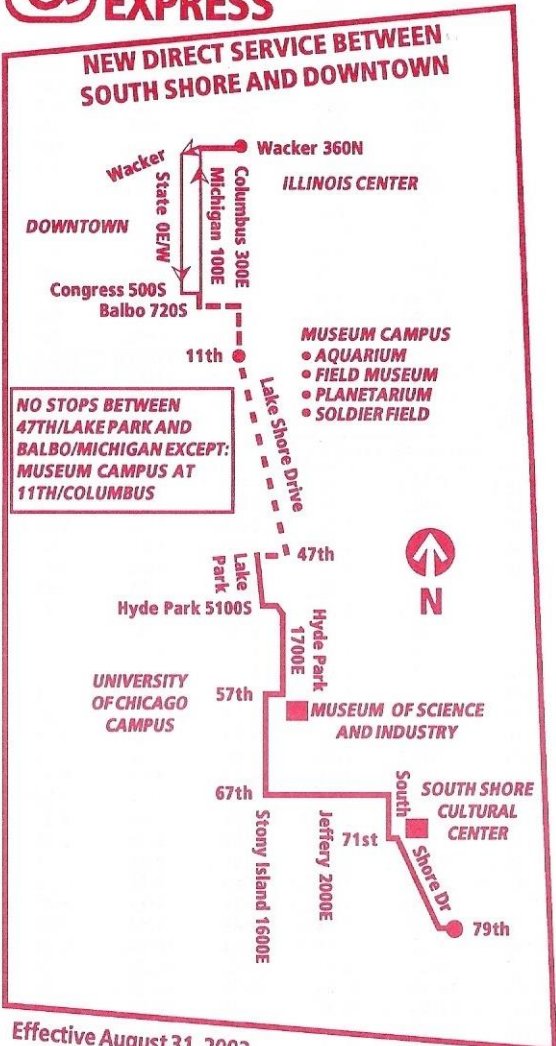

6

JACKSON PARK EXPRESS

NEW DIRECT SERVICE BETWEEN SOUTH SHORE AND DOWNTOWN

Effective August 31, 2003

www.transitchicago.com

Monday through Friday

6 Jackson Park Express

Northbound

Leave 79th/ South Shore	67th/ Jeffery	63rd/ Stony Island	Hyde Pk/ Lake Pk	Congress/ Michigan	Arrive Wacker/ Columbus
.....	4:04 a	4:12 a	4:24 a	4:33 a
4:00 a	4:09 a	4:14	4:22	4:34	4:43
4:10	4:19	4:24	4:32	4:44	4:53
4:20	4:29	4:34	4:42	4:54	5:03
4:30	4:39	4:44	4:52	5:04	5:13
4:40	4:49	4:54	5:02	5:14	5:23
4:50	4:59	5:04	5:12	5:24	5:33
5:00	5:09	5:14	5:22	5:34	5:43
5:10	5:19	5:24	5:32	5:44	5:53
5:20	5:29	5:34	5:42	5:54	6:03
5:30	5:39	5:44	5:52	6:04	6:13
5:40	5:49	5:54	6:03	6:15	6:24
5:50	5:59	6:04	6:13	6:26	6:36
6:00	6:09	6:14	6:24	6:38	6:47

Northbound

Leave 79th/ South Shore	67th/ Jeffery	63rd/ Stony Island	Hyde Pk/ Lake Pk	Congress/ Michigan	Arrive Wacker/ Columbus
5:00 a	5:09 a	5:14 a	5:23 a	5:37 a	5:47 a
5:15	5:24	5:29	5:38	5:52	6:02
5:30	5:39	5:44	5:53	6:07	6:17
5:45	5:54	5:59	6:08	6:22	6:32
6:00	6:09	6:14	6:23	6:37	6:47
6:15	6:24	6:29	6:38	6:52	7:02
6:30	6:39	6:44	6:53	7:07	7:17
6:45	6:54	6:59	7:08	7:22	7:32
7:00	7:09	7:14	7:23	7:37	7:47
7:15	7:24	7:29	7:38	7:52	8:02
7:27	7:36	7:41	7:50	8:04	8:14
7:39	7:48	7:53	8:02	8:16	8:26
7:51	8:00	8:05	8:14	8:28	8:38
8:03	8:12	8:18	8:27	8:43	8:54
8:15	8:24	8:30	8:39	8:55	9:06
8:27	8:36	8:42	8:51	9:07	9:18
8:39	8:48	8:54	9:03	9:19	9:30
8:51	9:00	9:06	9:15	9:31	9:42
9:03	9:12	9:18	9:27	9:43	9:54

#6 Jackson Park Express (♿) between 67th/Stony Island and 79th/South Shore

#15 Jeffery Local (♿) between 67th/Jeffery and 75th/Jeffery

#67 67th/69th/71st (♿) between 69th/Red Line station and 67th/Jeffery