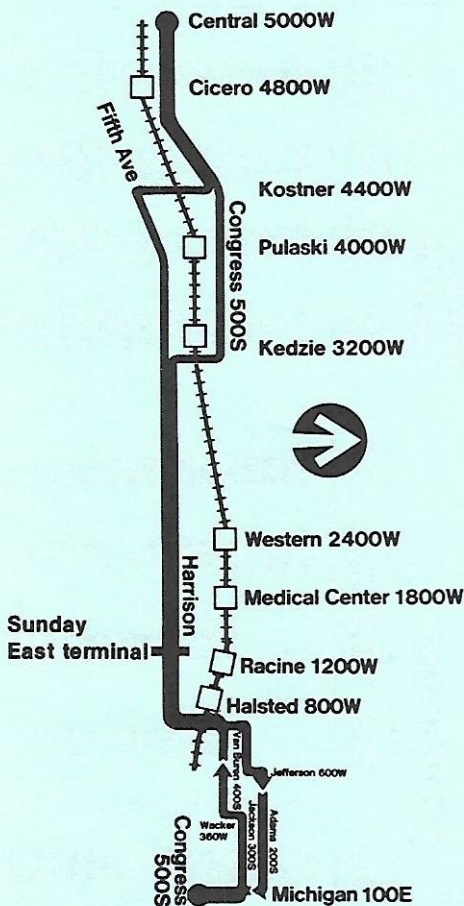

7

Harrison

Chicago Transit Authority

For more information call the RTA
24 hour Travel Information Center
in Chicago 836-7000
suburbs 800-972-7000 toll-free

For better service call during off-peak hours