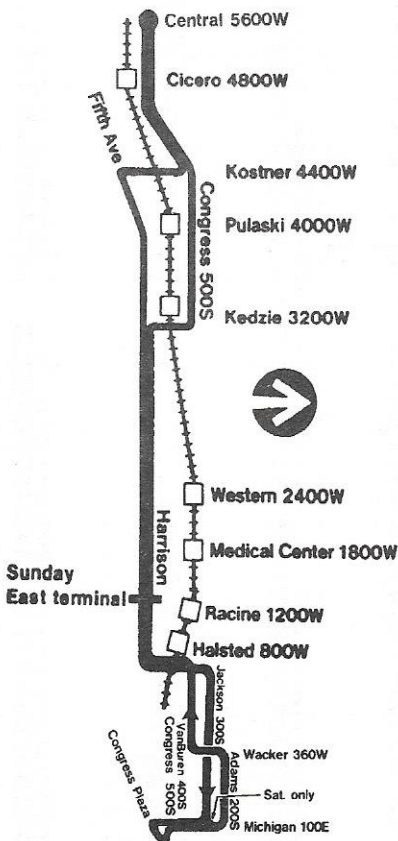

Effective November 26, 1989

7

Harrison