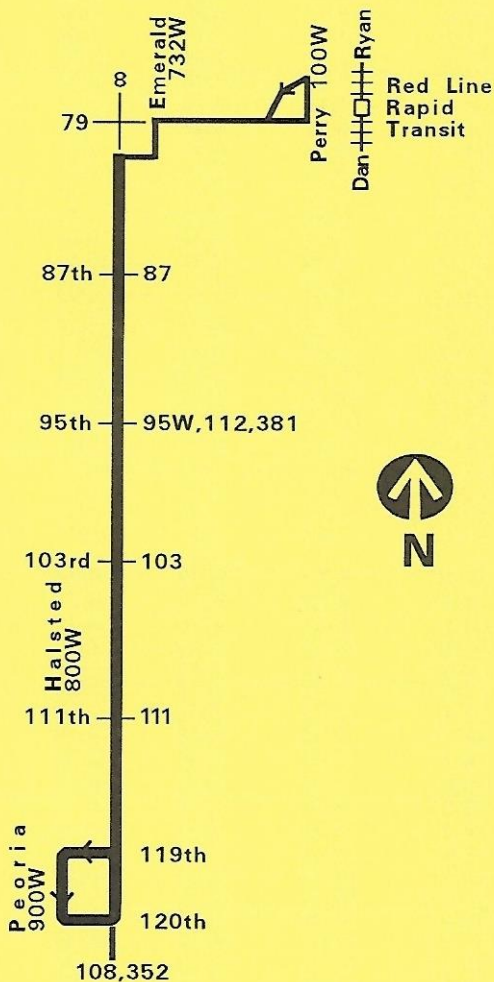

Effective March 09, 1997

8A So. Halsted

For more information call the RTA
Travel Information Center at 836-7000
(In Chicago use area code 312)

Open every day of the year from 5AM until 1AM next day.

cta

Monday thru Friday

Northbound

Leave 119th Halsted	103rd Halsted	95th Halsted	87th Halsted	Arrive Rapid Transit
—	4:44a	4:49a	4:54a	5:03a
4:55 a	5:04	5:09	5:14	5:23
5:15	5:24	5:29	5:34	5:43
5:35	5:44	5:49	5:54	6:03
5:55	6:04	6:09	6:14	6:23
6:13	6:22	6:27	6:32	6:42
then every 12 to 17 minutes until				
8:50	9:00	9:05	9:09	9:19
9:10	9:19	9:24	9:28	9:38
9:30	9:39	9:43	9:46	9:56
9:50	9:59	10:03	10:06	10:16
10:10	10:19	10:23	10:26	10:36
10:30	10:39	10:43	10:46	10:56
10:46	10:55	10:59	11:02	11:12
11:02	11:11	11:15	11:18	11:28
11:18	11:27	11:31	11:34	11:44
11:34	11:43	11:47	11:51	12:01n
11:50	11:59	12:03p	12:07p	12:17p
12:06p	12:15p	12:19	12:23	12:33
12:22	12:31	12:35	12:39	12:49
12:38	12:47	12:51	12:55	1:05
12:54	1:03	1:07	1:11	1:21
1:10	1:19	1:23	1:27	1:37
1:26	1:35	1:39	1:43	1:53
1:42	1:51	1:55	1:59	2:09
1:58	2:07	2:11	2:15	2:25
2:14	2:23	2:27	2:31	2:41
2:30	2:39	2:43	2:47	2:57
2:45	2:54	2:58	3:02	3:12
3:00	3:09	3:13	3:17	3:28
3:14	3:23	3:27	3:32	3:43
3:28	3:37	3:42	3:46	3:57
3:42	3:51	3:54	4:00	4:11
then every 12 minutes until				
6:42	6:50	6:54	6:58	7:06
6:55	7:03	7:07	7:11	7:19
7:10	7:18	7:22	7:25	7:33
7:25	7:33	7:36	7:39	7:47
7:41	7:48	7:51	7:54	8:02
8:01	8:08	8:11	8:14	8:22
8:21	8:28	8:31	8:34	8:42
8:41	8:48	8:51	8:54	9:02
9:01	9:08	9:11	9:14	9:22
9:21	9:28	9:31	9:34	9:42
9:41	9:48	9:51	9:54	10:02
10:01	10:08	10:11	10:14	10:22
10:21	10:28	10:31	10:34	10:42
10:41	10:48	10:51	10:54	11:02
11:01	11:08	11:11	11:14	11:22
11:21	11:28	11:31	11:34	11:42
11:41	11:48	11:51	11:54	12:02a
12:01 a	12:08a	12:11a	12:14a	12:22
12:21	12:28	12:31	12:34	12:42
12:41	12:48	12:51	12:54	1:02
1:01	1:08	1:11	1:14	1:22
1:21	1:28	1:31	1:34	1:42
1:41	1:48	1:51	1:54	2:02