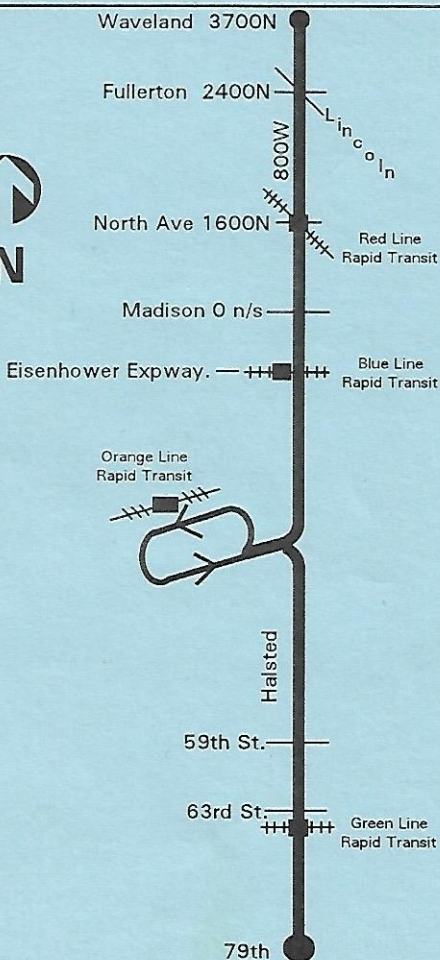

Effective March 9, 1997

8 Halsted

N8 Night Owl Service