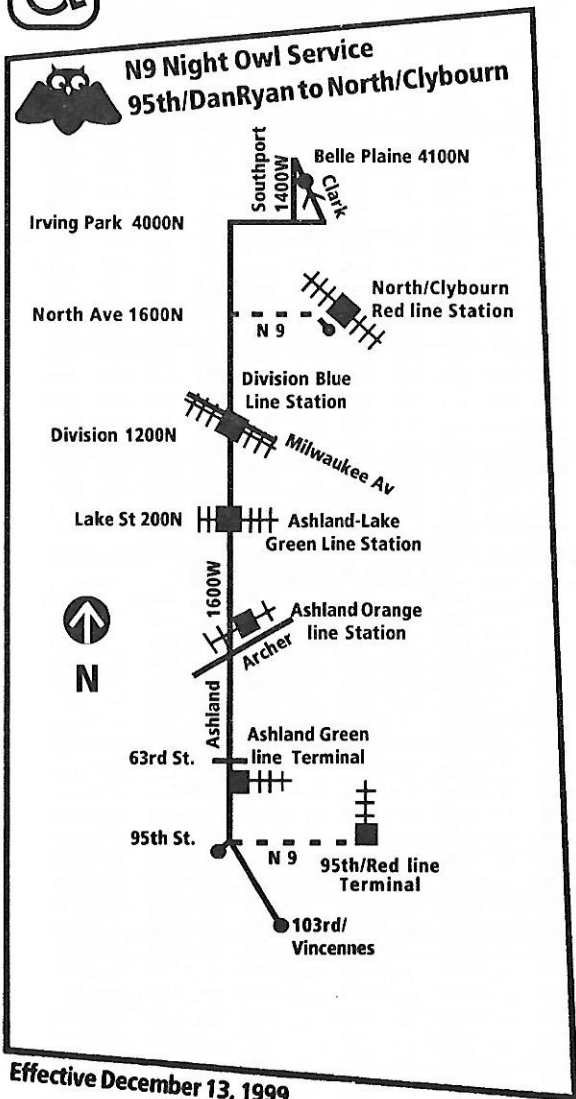

9

ASHLAND

N9 Night Owl Service
95th/DanRyan to North/Clybourn

Effective December 13, 1999

Monday thru Friday

Northbound

Leave 95th Ashland	63rd Ashland	Orange Line Station	Madison Ashland	Cortland Ashland	Arrive Belle Plaine Clark
—	3:34 a	3:54 a	4:10 a	4:23 a	4:38 a
—	3:42	4:02	4:18	4:32 NC	—
@ 3:31 a	3:49	4:09	4:25	4:38	4:53
—	3:59	4:19	4:35	4:48	5:03
@ 3:53	4:10	4:29	4:45	4:59	5:13
4:05	4:20	4:39	4:55	5:09	5:23
then service 10 minutes or less from 103rd/Vincennes or 95th/Ashland until					
* 6:17	6:35	6:57	7:17	7:33	7:50
6:23	6:41	7:04	7:24	7:40	7:57
6:29	6:47	7:10	7:30	7:46	8:03
* 6:35	6:53	7:16	7:36	7:52	8:09
6:40	6:58	7:21	7:41	7:57	8:14
6:45	7:03	7:26	7:46	8:02	8:19
* 6:50	7:08	7:32	7:52	8:08	8:23
6:54	7:13	7:38	7:57	8:13	8:27
6:59	7:18	7:42	8:02	8:17	8:31
* 7:03	7:23	7:48	8:07	8:21	8:35
7:08	7:28	7:52	8:11	8:26	8:40
then every 5 to 10 minutes leaving 95th /Ashland until					
No midday service from 103rd Vincennes					
* 2:42 p	3:01 p	3:24 p	3:42 p	3:57 p	4:14 p
* 2:48	3:07	3:30	3:48	4:03	4:20
* 2:54	3:13	3:36	3:54	4:09	4:26
* 3:00	3:19	3:42	4:00	4:15	4:32
* 3:06	3:25	3:48	4:06	4:21	4:39
* 3:12	3:31	3:53	4:12	4:28	4:45
* 3:18	3:36	3:59	4:18	4:34	4:52
* 3:24	3:42	4:05	4:24	4:41	4:58
* 3:30	3:48	4:11	4:30	4:47	5:05
* 3:36	3:54	4:17	4:36	4:53	5:11
* 3:42	4:00	4:23	4:42	4:59	5:17
* 3:48	4:06	4:29	4:48	5:05	5:23
* 3:56	4:14	4:37	4:56	5:13	5:31
* 4:04	4:22	4:45	5:04	5:21	5:39
* 4:14	4:32	4:55	5:14	5:31	5:49
* 4:24	4:42	5:05	5:24	5:41	5:59
* 4:34	4:52	5:15	5:34	5:51	6:08
* 4:45	5:03	5:26	5:44	6:01	6:17
* 4:55	5:13	5:37	5:55	6:11	6:26
* 5:06	5:24	5:48	6:06	6:21	6:35
* 5:17	5:36	5:59	6:16	6:30	6:45
* 5:29	5:48	6:11	6:27	6:41	6:56
* 5:41	6:00	6:23	6:38	6:52	7:06
* 5:53	6:11	6:34	6:49	7:03	7:17
* 6:05	6:23	6:43	6:58	7:12	7:26
then every 15 to 20 minutes from 95th /Ashland until					
10:55	11:13	11:30	11:44	11:58	12:11 a
11:15	11:33	11:50	12:04 a	12:18 a	12:31
11:35	11:53	12:10 a	12:24	12:38	12:51
11:55	12:13 a	12:30	12:44	12:58	1:11
12:15 a	12:33	12:50	1:04	1:18	1:31
@ 12:31	12:49	1:09	1:25	1:39 NC	—
@ 1:01	1:19	1:39	1:55	2:09 NC	—
@ 1:31	1:49	2:09	2:25	2:39 NC	—
@ 2:01	2:19	2:39	2:55	3:09 NC	—
@ 2:31	2:49	3:09	3:25	3:39 NC	—
@ 3:01	3:19	3:39	3:55	4:09 NC	—