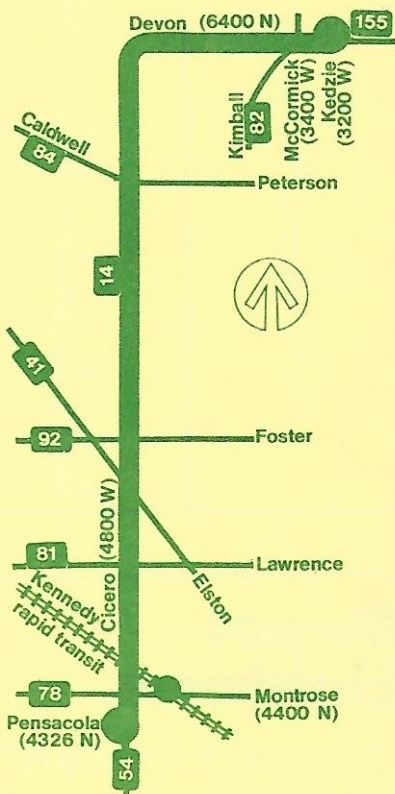

14

Devon-Cicero

Chicago
Transit
Authority

Any Questions?

Call 664-7220 at
any hour any day
for CTA information

Monday thru Friday

To **Devon/
Kedzie**

Lv. Montrose/
Cicero

Sweet Eighteen.

Montrose (Kennedy RT)
to the Loop
in 18 minutes.

CTA
Rapid Transit.

Saturday

To

Devon/
Kedzie

To

Montrose/
Cicero