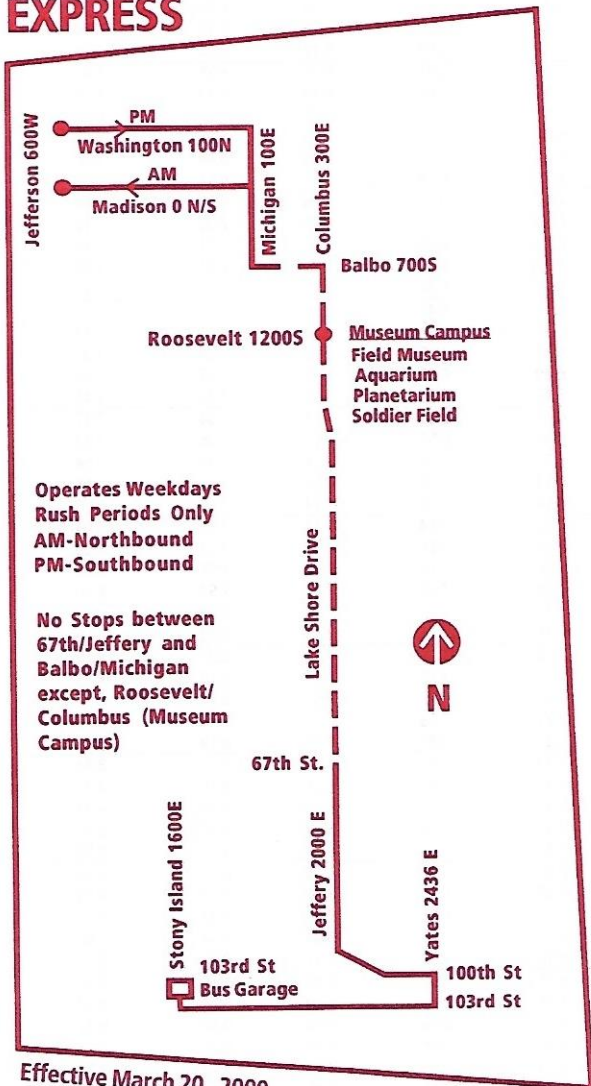

14

SOUTH LAKE SHORE EXPRESS

Effective March 20, 2000

www.transitchicago.com