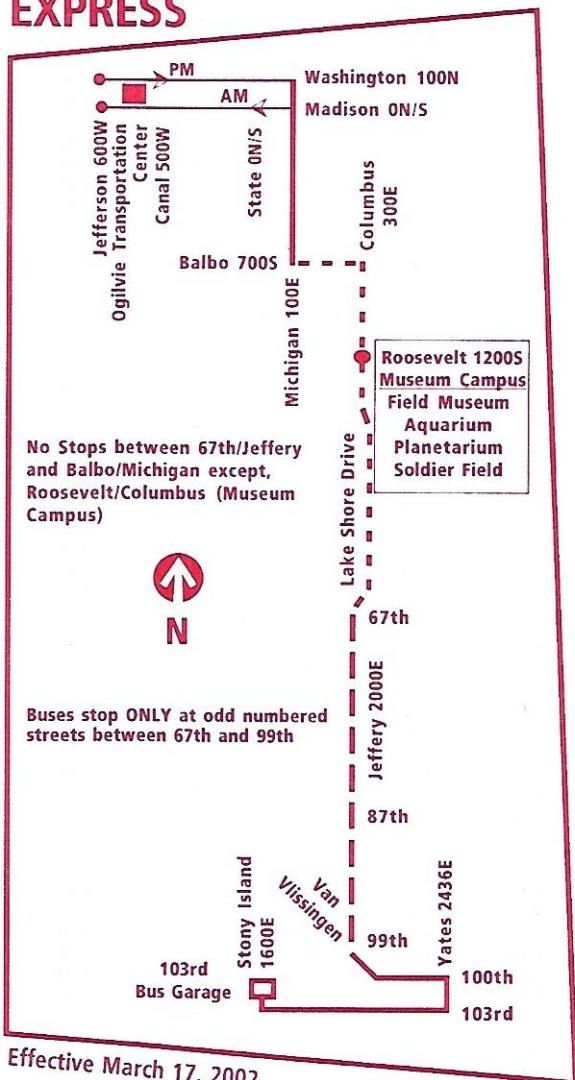

14

SOUTH LAKE SHORE EXPRESS

Effective March 17, 2002

www.transitchicago.com

Monday through Friday

Northbound (AM Only)

Leave 103rd/ Stony Island	87th/ Jeffery	67th/ Jeffery	Madison/ Michigan	Arrive Madison/ Jefferson
4:30 a	4:40 a	4:51 a	5:05 a	5:16 a
4:40	4:51	5:02	5:16	5:26
4:50	5:01	5:12	5:30	5:41
5:00	5:12	5:24	5:42	5:58
5:10	5:22	5:35	5:54	6:08
5:20	5:33	5:47	6:07	6:23
5:25	5:38	5:52	6:12	6:28
5:30	5:43	5:57	6:17	6:33
5:35	5:48	6:02	6:22	6:38
5:39	5:52	6:06	6:26	6:42
5:44	5:57	6:11	6:31	6:47
5:48	6:01	6:14	6:32	6:46
5:52	6:05	6:19	6:39	6:55
5:55	6:08	6:22	6:42	6:58
5:58	6:11	6:25	6:45	7:01
6:01	6:14	6:28	6:48	7:04
6:04	6:17	6:31	6:51	7:07
6:07	6:17	6:34	6:54	7:10
6:09	6:22	6:36	6:56	7:12
6:12	6:25	6:39	6:59	7:15
6:14	6:27	6:41	7:01	7:17

No Saturday, Sunday/Holiday service

Express Surcharge:

There is a 25 cents express surcharge for south-bound passengers, paying cash fare or using transfer cards, boarding downtown between Washington/Jefferson and Columbus/Roosevelt.