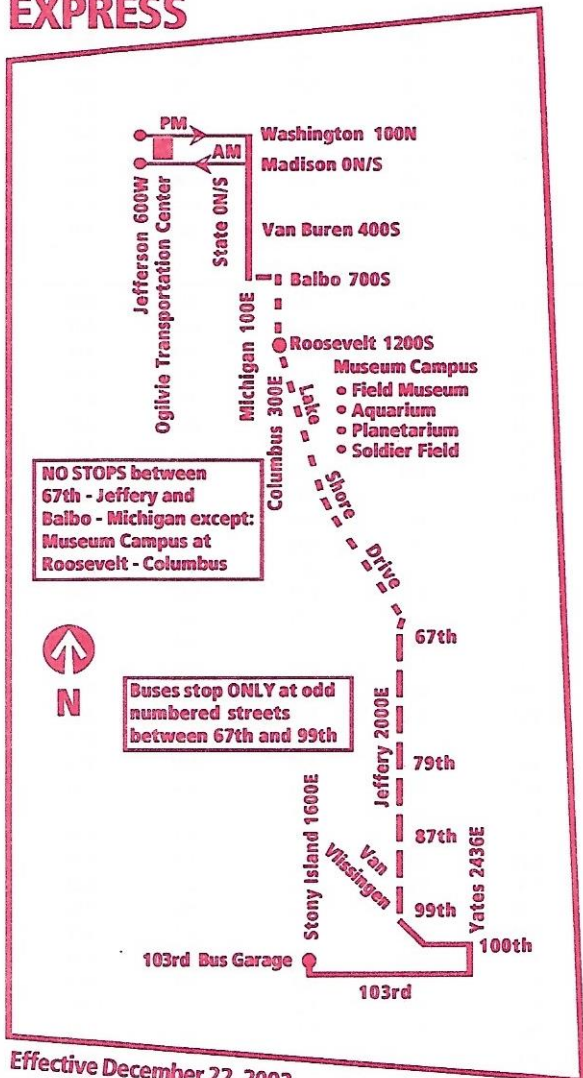

14

SOUTH LAKE SHORE EXPRESS

Effective December 22, 2002

www.transitchicago.com

Monday through Friday

Northbound (AM Only)

Leave 103rd/ Stony Island	87th/ Jeffery	67th/ Jeffery	Madison/ Michigan	Arrive Madison/ Jefferson
4:30 a	4:40 a	4:51 a	5:05 a	5:16 a
4:40	4:51	5:02	5:20	5:31
4:50	5:01	5:12	5:30	5:41
5:00	5:13	5:27	5:47	6:03
5:10	5:23	5:37	5:57	6:13
5:20	5:33	5:47	6:07	6:23
5:25	5:38	5:52	6:12	6:28
5:30	5:43	5:57	6:17	6:33
5:35	5:48	6:02	6:22	6:38
5:39	5:52	6:06	6:26	6:42
5:44	5:57	6:11	6:31	6:47
5:48	6:01	6:15	6:35	6:51
5:52	6:05	6:19	6:39	6:55
5:55	6:08	6:22	6:42	6:58
5:58	6:11	6:25	6:45	7:01

No Saturday, Sunday/Holiday service

Express Surcharge:

There is a 25 cents express surcharge for southbound passengers, paying cash fare or using transfer cards, boarding downtown between Washington/Jefferson and Columbus/Roosevelt.