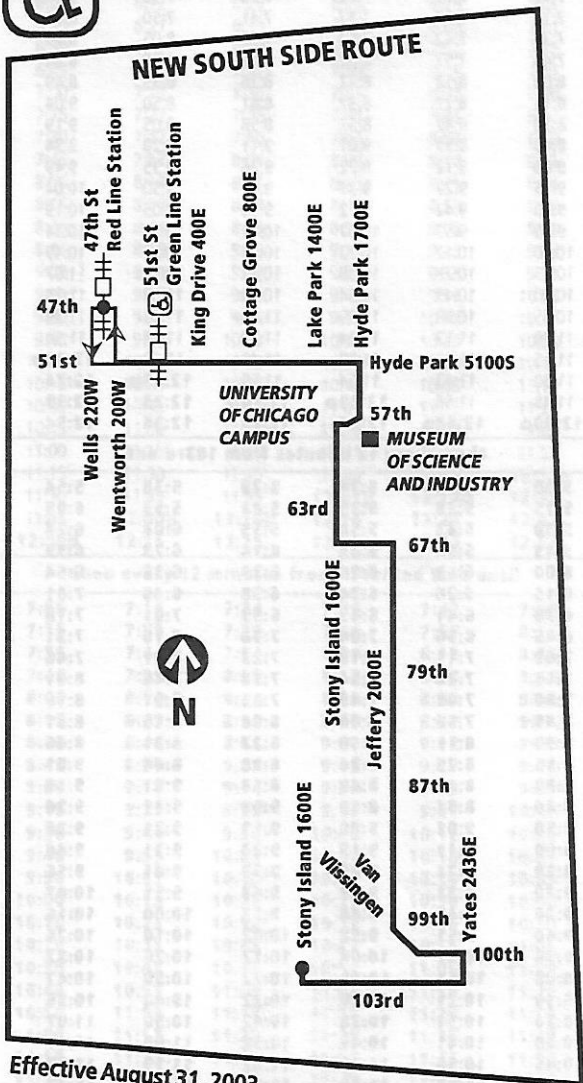

15

JEFFERY LOCAL

Effective August 31, 2003

www.transitchicago.com

take it.