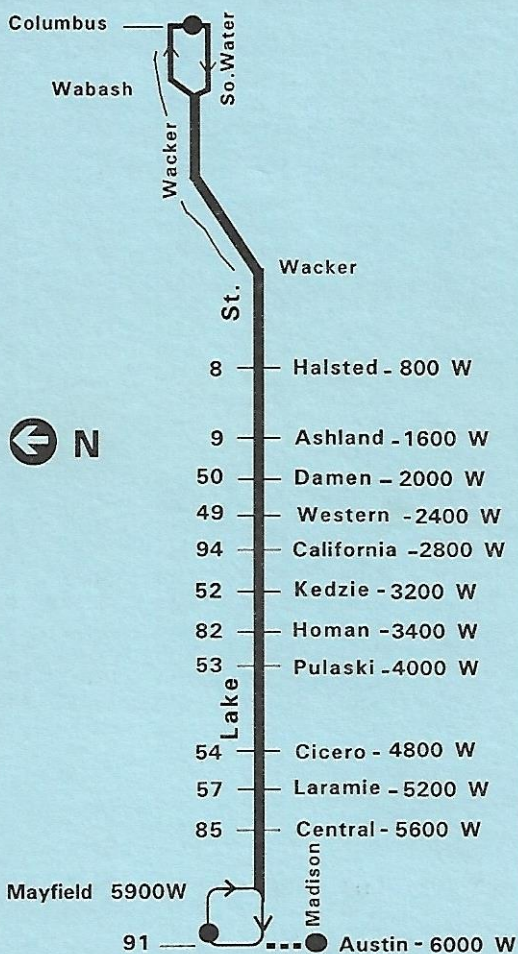

Effective December 01, 1996

16 Lake

After 7:00 PM to Madison/Austin

For more information call the RTA
Travel Information Center in
Chicago or suburbs 836-7000

Open every day of the year from 5AM until 1AM next day.

Saturday

Eastbound					
Leave					Arrive
Austin Lake	Cicero Lake	Kedzie Lake	Damen Lake	Halsted Lake	Columbus So. Water
5:00 a	5:06 a	5:13 a	5:20 a	5:28 a	5:37 a
5:30	5:36	5:43	5:50	5:58	6:07
6:00	6:06	6:13	6:20	6:28	6:37
6:30	6:36	6:43	6:50	6:58	7:07
6:50	6:56	7:03	7:10	7:18	7:27
7:10	7:16	7:23	7:30	7:38	7:47
7:30	7:36	7:43	7:50	7:58	8:07
7:50	7:56	8:04	8:11	8:19	8:28
8:10	8:16	8:25	8:32	8:40	8:49
8:30	8:36	8:45	8:52	9:00	9:09
8:50	8:56	9:05	9:12	9:20	9:29
9:10	9:16	9:25	9:32	9:40	9:49
9:30	9:36	9:45	9:52	10:00	10:09
9:50	9:56	10:05	10:12	10:20	10:31
10:10	10:16	10:25	10:32	10:41	10:53
10:30	10:36	10:45	10:52	11:01	11:13
10:50	10:56	11:05	11:12	11:21	11:33
11:10	11:16	11:25	11:32	11:41	11:53
11:30	11:36	11:45	11:52	12:01 p	12:13 p
11:50	11:56	12:05 p	12:12 p	12:21	12:33
12:10 p	12:16 p	12:25	12:32	12:41	12:53
12:30	12:36	12:45	12:52	1:01	1:13
12:50	12:56	1:05	1:12	1:21	1:33
1:10	1:16	1:25	1:32	1:41	1:53
1:30	1:36	1:45	1:52	2:01	2:13
1:50	1:56	2:05	2:12	2:21	2:33
2:10	2:16	2:25	2:32	2:41	2:53
2:30	2:36	2:45	2:52	3:01	3:13
2:50	2:56	3:05	3:12	3:21	3:33
3:10	3:16	3:25	3:32	3:41	3:53
3:30	3:36	3:45	3:52	4:01	4:13
3:50	3:56	4:05	4:12	4:21	4:33
4:10	4:16	4:25	4:32	4:41	4:53
4:30	4:36	4:45	4:52	5:01	5:13
4:50	4:56	5:05	5:12	5:21	5:33
5:10	5:16	5:25	5:32	5:41	5:53
5:30	5:36	5:45	5:52	6:01	6:13
5:51	5:57	6:06	6:13	6:21	6:32
6:12	6:18	6:27	6:34	6:42	6:52
6:33	6:39	6:48	6:55	7:03	7:12
6:54	7:00	7:09	7:16	7:23	7:32
*7:21	7:30	7:38	7:45	7:52	8:01
*7:51	8:00	8:08	8:15	8:22	8:31
*8:21	8:30	8:38	8:45	8:52	9:01
*8:51	9:00	9:08	9:15	9:22	9:31
*9:21	9:30	9:38	9:45	9:52	10:01
*9:51	10:00	10:08	10:15	10:22	10:31
*10:21	10:30	10:38	10:45	10:52	11:01