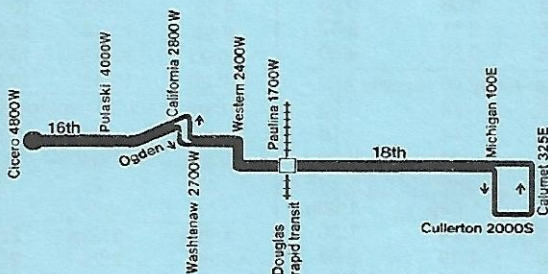

Effective March 28, 1993

18 16th-18th

For more information call the RTA
Travel Information Center in
Chicago 312-836-7000

Open every day of the year from 5AM until 1AM next day.

Monday thru Friday

Eastbound