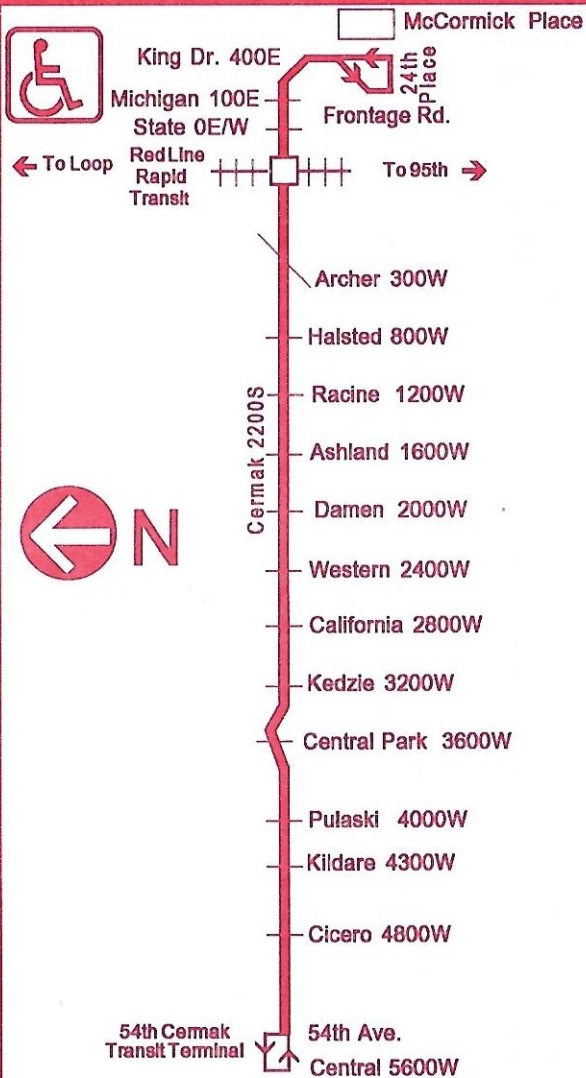

Effective March 07, 1999

X21 Cermak Express

For more information call the RTA Travel Information Center at 836-7000

Open every day of the year from 5AM until 1AM next day

SATURDAY - SUNDAY - Holiday

Eastbound