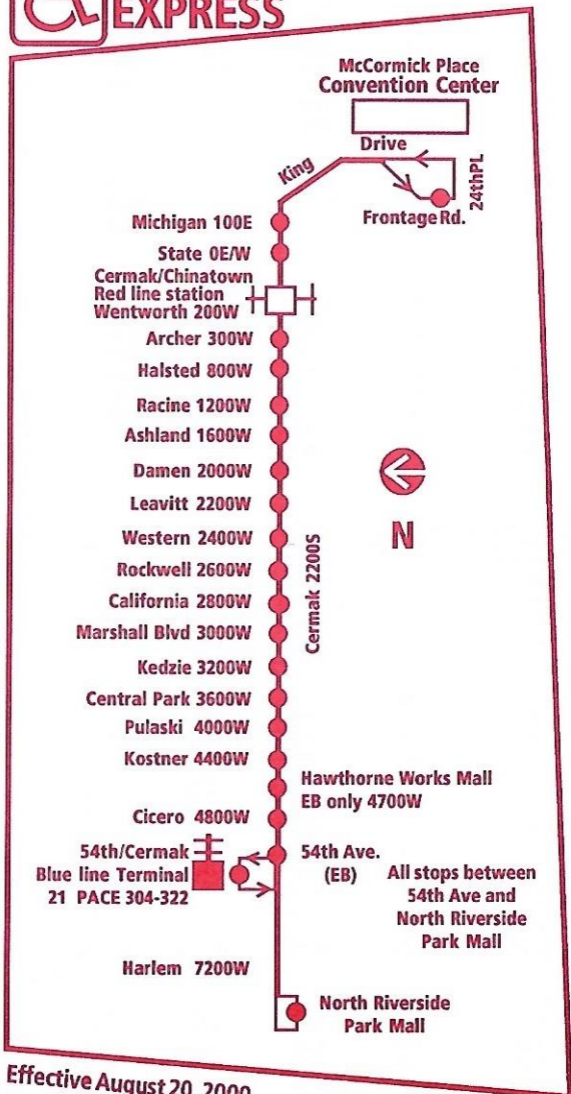

X21

Effective August 20, 2000