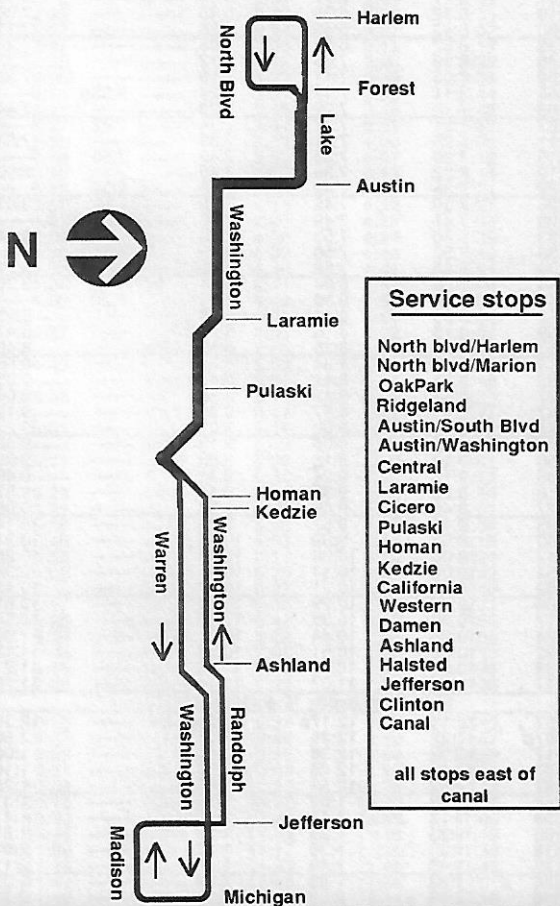

# 23 Washington Express

For more information call the RTA  
Travel Information Center in  
Chicago or Suburbs: 836-7000

Open every day of the year from 5AM until 1AM next day.

## Eastbound

Leave Harlem North Blvd	Washington Cicero	Warren Kedzie	Warren Ashland	Arrive Madison Wabash
3:49 a	4:04 a	4:11 a	4:16 a	4:30 a
4:19	4:34	4:41	4:46	5:00
4:49	5:04	5:11	5:16	5:30
5:19	5:34	5:41	5:46	6:00
5:38	5:54	6:02	6:07	6:20
5:57	6:14	6:22	6:27	6:40
6:15	6:32	6:40	6:45	6:58
then every 15 minutes at				
:15	:32	:40	:45	:58
:30	:47	:55	:00	:13
:45	:02	:10	:15	:28
:00	:17	:25	:30	:43
until				
10:00 p	10:17 p	10:25 p	10:30 p	10:43 p
10:17	10:34	10:42	10:47	11:00
10:37	10:54	11:02	11:07	11:20
10:57	11:14	11:22	11:27	11:40
11:17	11:34	11:42	11:47	12:00 m
11:48	12:04 a	12:12 a	12:17 a	12:30 a
12:19 a	12:34	12:42	12:47	1:00
12:49	1:04	1:11	1:16	1:30
1:19	1:34	1:41	1:46	2:00
2:19	2:34	2:41	2:46	3:00
3:19	3:34	3:41	3:46	4:00

## Westbound

Leave Madison Wabash	Washington Ashland	Washinton Kedzie	Washington Cicero	Arrive Harlem North Blvd
4:00 a	4:11 a	4:17 a	4:24 a	4:37 a
4:30	4:41	4:47	4:54	5:08
5:00	5:11	5:17	5:24	5:38
5:30	5:41	5:47	5:54	6:09
6:00	6:12	6:18	6:25	6:40
6:20	6:32	6:38	6:45	7:00
6:40	6:52	6:58	7:05	7:20
6:58	7:10	7:16	7:23	7:38
7:13	7:25	7:31	7:38	7:53
then every 15 minutes at				
:28	:40	:46	:53	:08
:43	:55	:01	:08	:23
:58	:10	:16	:23	:38
:13	:25	:31	:38	:53
until				
12:28 p	12:40 p	12:46 p	12:53 p	1:09 p
then every 15 minutes at				
:58	:10	:16	:23	:39
:13	:25	:31	:38	:54
:28	:40	:46	:53	:09
:43	:55	:01	:08	:24
until				
10:43	10:55	11:01	11:08	11:24
11:00	11:12	11:18	11:25	11:40
11:20	11:32	11:38	11:45	12:00 m
11:40	11:52	11:58	12:05 a	12:19 a
12:00 m	12:11 a	12:17 a	12:24	12:38
12:30 a	12:40	12:46	12:53	1:07
1:00	1:10	1:16	1:23	1:37
1:30	1:40	1:46	1:53	2:07
2:00	2:10	2:16	2:23	2:37
3:00	3:10	3:16	3:23	3:37