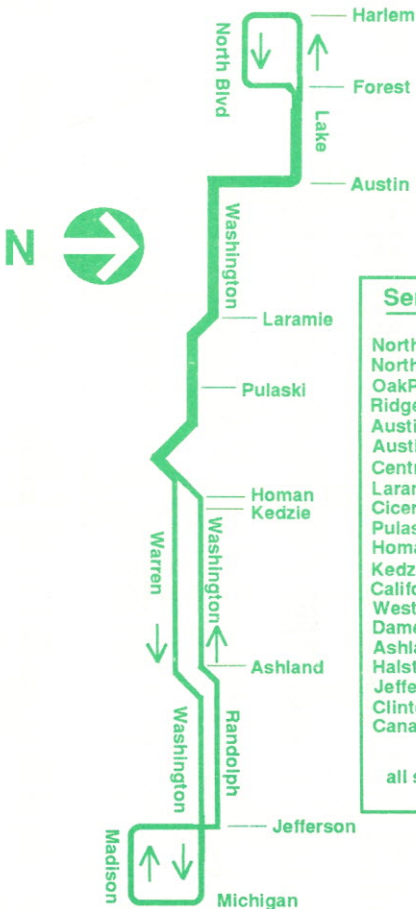

Effective July 03, 1994

23 Washington Express

For more information call the RTA
Travel Information Center in
Chicago or Suburbs: 836-7000

Open every day of the year from 5AM until 1AM next day.

Monday thru Friday