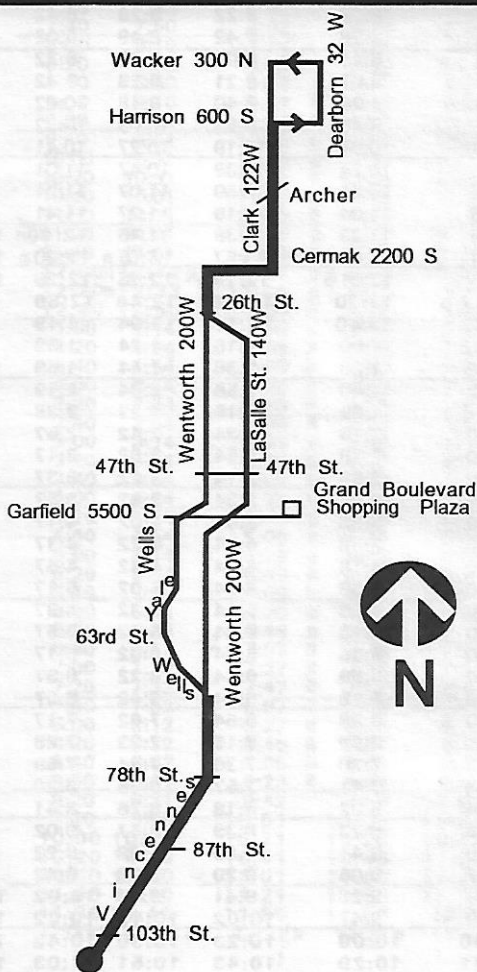

Effective June 30, 1996

24 Wentworth

For more information call the RTA
Travel Information Center in
Chicago or suburbs 836-7000

Open every day of the year from 5AM until 1AM next day.

Monday thru Friday

Northbound