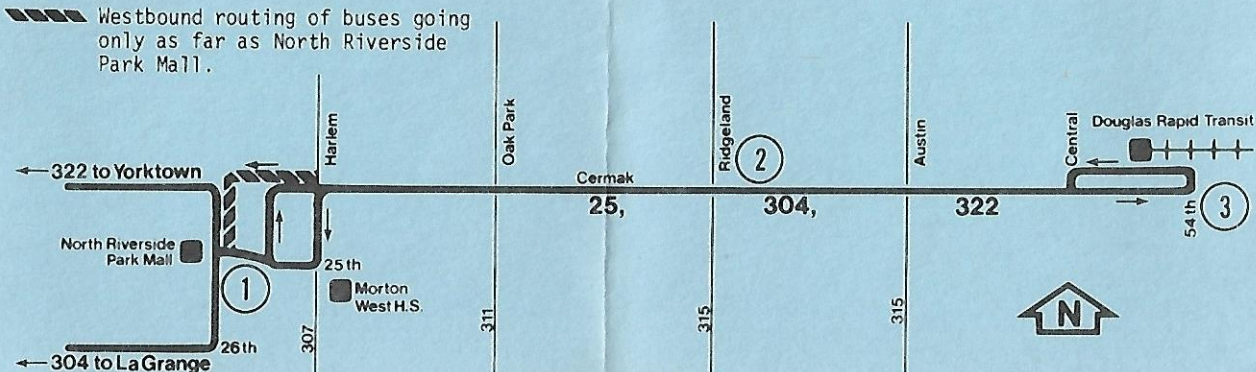

WESTBOUND

| ③ | ② | ① |
|------------------------------|---------------------|---------------------------------|
| 54th Rapid Transit | Ridgeland Cermak | North Riverside Park Mall |
| 6.52am | 6.57am | 7.03am |
| 7.22 | 7.27 | 7.33 |
| 7.52 | 7.57 | 8.03 |
| 8.17 | 8.22 | 8.28 |
| 8.47 | 8.52 | 8.58 |
| 9.17 | 9.22 | 9.28 |
| 9.32 | 9.37 | 9.43 |
| 9.47 | 9.52 | 9.58 |
| 10.17 | 10.22 | 10.29 |
| 10.32 | 10.37 | 10.43 |
| 10.46 | 10.52 | 11.00 |
| Then every 12 minutes until: | | |
| 6.10pm | 6.16pm | 6.24pm |
| 6.34 | 6.40 | 6.48 |
| 6.58 | 7.04 | 7.12 |
| 7.22 | 7.28 | 7.36 |
| 7.50 | 7.55 | 8.02 |
| Then every 30 minutes until: | | |
| 11.20 | 11.25 | 11.32 |

Operated by
CTA

For lost and found
information call
664-7200

Operated by
RTA / Transit
Management of
West Towns

For lost and found
information call
383-3073

Sunday service will operate on New Year's Day, Memorial Day, Fourth of July, Labor Day, Thanksgiving, and Christmas.

For service on 304 and 322 west of North Riverside Park Mall see individual 304 and 322 schedules.

**RTA MONTHLY
GET-AROUND TICKETS**

For more information on the Ticket-By-Mail Program or the nearest sales location call (312) 836-4332 between 8:30 am and 5 pm, Monday thru Friday.