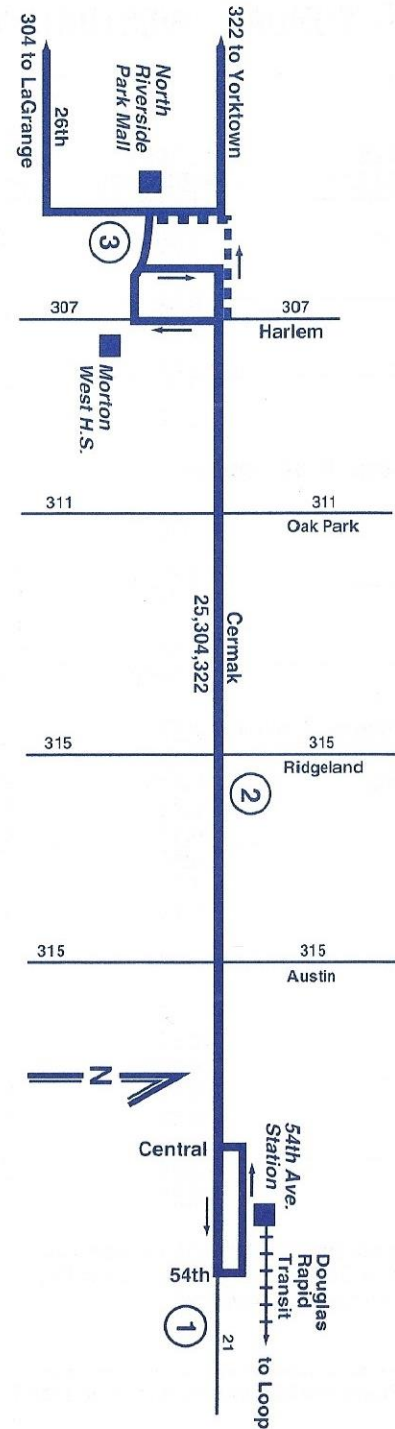

SATURDAY - EASTBOUND

③	②	①
NORTH RIVERSIDE PARK MALL	CERMAK RIDGELAND	54TH AVENUE CTA STATION
5:24am	5:30am	5:36am
5:54	6:00	6:06
6:24	6:30	6:36
6:36	6:42	6:48
6:48	6:54	7:00
7:03	7:09	7:15
7:18	7:24	7:30
7:33	7:40	7:47
7:52	7:59	8:07
8:00	8:07	8:15
8:15	8:22	8:30
8:30	8:37	8:45
8:45	8:52	9:00
9:00	9:07	9:15
9:15	9:22	9:30
9:25	9:34	9:42
9:35	9:44	9:52
9:45	9:54	10:02
9:55	10:04	10:12
10:05	10:15	10:23
10:15	10:25	10:33
10:25	10:35	10:43
10:35	10:45	10:53
10:45	10:55	11:03
10:55	11:05	11:13
11:05	11:16	11:24
11:15	11:26	11:34
11:25	11:36	11:44
11:35	11:46	11:54
11:46	11:57	12:05pm
11:57	12:08pm	12:16
Then every 10 minutes until:		
6:27pm	6:37	6:44
6:40	6:50	6:57
6:55	7:05	7:12
7:10	7:18	7:25
7:25	7:33	7:40
7:40	7:48	7:55
7:55	8:03	8:10
8:10	8:18	8:25
8:25	8:33	8:40
8:40	8:48	8:55
8:55	9:03	9:10
9:10	9:18	9:25
9:25	9:33	9:40
9:40	9:48	9:55
10:05	10:11	10:17
10:25	10:31	10:37
10:45	10:51	10:57
11:05	11:11	11:17
11:35	11:41	11:47

Westbound routing of buses going only as far as as North Riverside Park Mall.