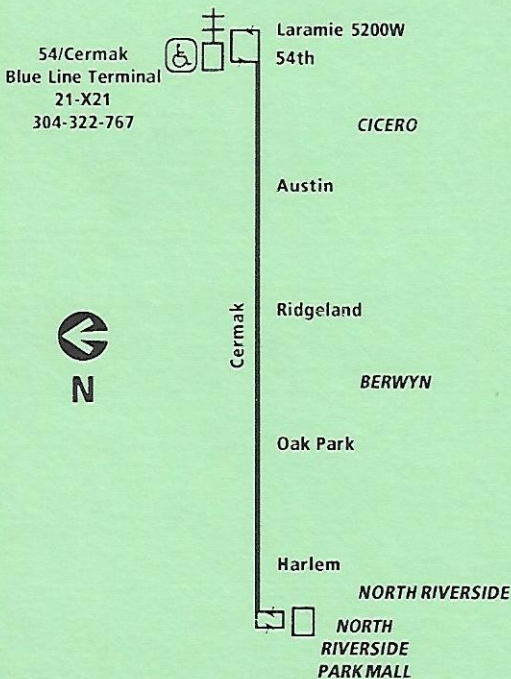

25

WEST CERMAK

OPERATES WEEKDAYS ONLY
EARLY MORNING THEN MID TO LATE EVENING
SEE ADDITIONAL SERVICE BELOW

ADDITIONAL SERVICE ALONG ROUTE 25 PROVIDED BY
PACE 304 WEEKDAYS, PACE 322 DAILY
AND CTA X21 WEEKENDS AND HOLIDAYS

Effective April 11, 2004

Monday through Friday - 25 West Cermak

Eastbound to 54/Blue Line

Also use PACE 304/322 early am through late pm, 322 runs daily

Lv North Riverside Mall	Cermak/ Ridgeland	Arr 54/Cermak Blue Line
6:22 a	6:29 a	6:36 a
6:56	7:03	7:10
7:29	7:36	7:43

Westbound to North Riverside Mall

Also use PACE 304/322 early am through late pm, 322 runs daily

Lv 54/Cermak Blue Line	Cermak/ Ridgeland	Arr North Riverside Mall
6:04 a	6:09 a	6:15 a
6:40	6:46	6:51
7:13	7:20	7:27