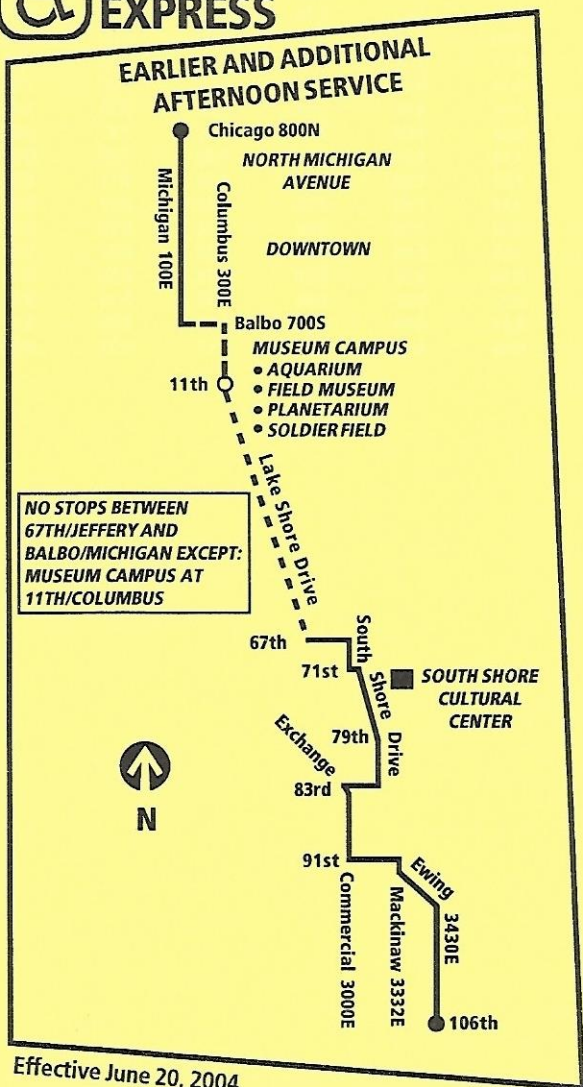

26

**SOUTH SHORE EXPRESS**

**EARLIER AND ADDITIONAL  
AFTERNOON SERVICE**

Effective June 20, 2004

**Northbound - AM Only**

Leave 106th/ Ewing	91st/ Commercial	79th/ South Shore	67th/ Jeffery	Congress/ Michigan	Arrive Chicago/ Michigan
5:10 a	5:19 a	5:28 a	5:37 a	5:53 a	6:06 a
5:22	5:31	5:40	5:49	6:05	6:18
5:34	5:43	5:52	6:01	6:17	6:30
5:46	5:55	6:04	6:13	6:29	6:42
5:58	6:07	6:16	6:25	6:42	6:55
6:10	6:19	6:28	6:37	6:55	7:08
6:22	6:32	6:40	6:50	7:09	7:22
6:34	6:44	6:52	7:02	7:22	7:35
6:46	6:56	7:04	7:14	7:35	7:48
6:58	7:08	7:16	7:26	7:47	8:00
7:10	7:20	7:28	7:38	7:59	8:12
7:22	7:32	7:40	7:50	8:11	8:24
7:34	7:44	7:52	8:02	8:23	8:36
7:46	7:56	8:04	8:14	8:35	8:48
7:58	8:08	8:16	8:26	8:47	9:00
8:10	8:20	8:28	8:38	8:59	9:12
8:22	8:32	8:40	8:50	9:10	9:23
8:34	8:44	8:52	9:01	9:20	9:33
8:46	8:55	9:03	9:13	9:31	9:44

**Southbound - PM Only**

Leave Chicago/ Michigan	Congress/ Michigan	67th/ Jeffery	79th/ South Shore	91st/ Commercial	Arrive 106th/ Ewing
2:53p	3:06 p	3:23p	3:32p	3:41 p	3:57p
3:08	3:22	3:40	3:49	3:58	4:15
3:20	3:35	3:52	4:01	4:11	4:27
3:32	3:47	4:05	4:14	4:24	4:41
3:44	3:59	4:17	4:27	4:37	4:53
3:56	4:12	4:31	4:41	4:51	5:08
4:08	4:25	4:43	4:53	5:04	5:20
4:20	4:37	4:55	5:05	5:16	5:32
4:30	4:47	5:05	5:15	5:26	5:42
4:40	4:57	5:15	5:25	5:36	5:52
4:50	5:07	5:25	5:35	5:46	6:02
5:00	5:17	5:35	5:45	5:56	6:12
5:11	5:28	5:46	5:56	6:07	6:23
5:22	5:39	5:57	6:07	6:18	6:34
5:33	5:49	6:07	6:17	6:27	6:43
5:44	5:59	6:18	6:27	6:37	6:53
5:56	6:11	6:30	6:39	6:49	7:04
6:08	6:22	6:41	6:50	7:00	7:15
6:20	6:33	6:52	7:01	7:10	7:25
6:35	6:48	7:07	7:16	7:25	7:40

**For more Information call the RTA Travel Information Center in Chicago: 836-7000. Open 5 a.m. until 1 a.m. every day.**

**Para obtener mayor información, en Español, llame al Centro de Información: 836-7000.**