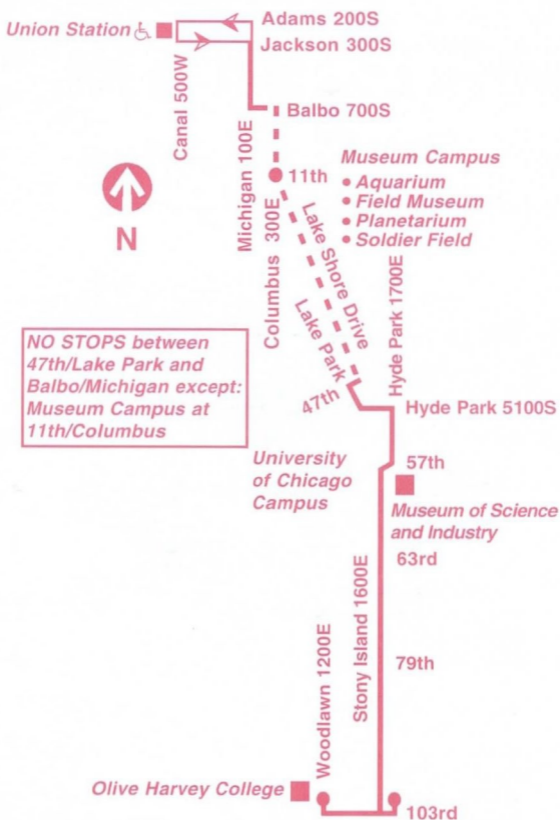

X28

Stony Island Express

Effective August 29, 2004

Additional service south of 57th/Stony Island provided by 28 Stony Island

Monday thru Friday

X28 Stony Island Express

Northbound

Leave Olive Harvey	Leave 103rd/ Stony	79th/ Stony Island	63rd/ Stony Island	Hyde Park/ Lake Park	Congress/ Michigan	Arrive Union Station
.....	5:40a	5:51a	6:01a	6:10a	6:22a	6:32a
.....	5:50	6:02	6:12	6:21	6:35	6:45
.....	5:58	6:10	6:21	6:30	6:44	6:54
.....	6:06	6:19	6:30	6:40	6:55	7:05
.....	6:14	6:27	6:38	6:49	7:04	7:14
.....	6:22	6:35	6:46	6:57	7:12	7:22
.....	6:32	6:45	6:56	7:07	7:22	7:32
.....	6:42	6:57	7:09	7:19	7:34	7:45
6:46a	6:52	7:07	7:20	7:30	7:45	7:57
6:55	7:01	7:18	7:31	7:42	7:58	8:11
7:04	7:10	7:28	7:42	7:53	8:09	8:22
7:14	7:20	7:38	7:52	8:03	8:19	8:32
7:24	7:30	7:48	8:02	8:13	8:29	8:42
7:34	7:40	7:58	8:12	8:23	8:39	8:52
7:44	7:50	8:08	8:22	8:33	8:49	9:02
7:54	8:00	8:18	8:32	8:43	8:59	9:12
8:04	8:10	8:28	8:42	8:53	9:09	9:22
8:14	8:20	8:38	8:52	9:03	9:19	9:32
8:24	8:30	8:48	9:02	9:13	9:29	9:42
8:34	8:40	8:58	9:12	9:23	9:39	9:52
8:44	8:50	9:07	9:21	9:31	9:46	9:59
8:54	9:00	9:16	9:30	9:40	9:54	10:06
9:04	9:10	9:25	9:39	9:48	10:02	10:13