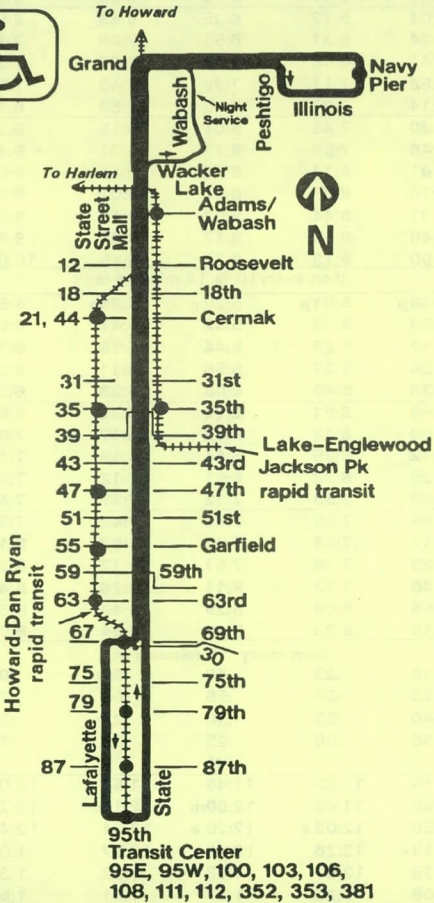

Effective March 28, 1993

29 State

For more information call the RTA
Travel Information Center in
Chicago 836-7000

Open every day of the year from 5AM until 1AM next day.

Monday thru Friday

Northbound

Leave		69th	Pershing	Congress	Arrive
95th	Dan Ryan	State	State	State	Navy Pier
4:08 a		4:20 a	4:37 a	4:51 a	4:59 a GS
--	--	4:33	4:50	5:04	5:12 GS
4:33		4:45	5:02	5:16	5:24 GS
--	--	4:57	5:13	5:28	5:35 GS
4:56		5:08	5:24	5:39	5:53
5:08		5:20	5:36	5:51	6:05
5:20		5:32	5:48	6:03	6:17
5:32		5:44	6:00	6:15	6:29
5:44		5:56	6:12	6:27	6:41
5:53		6:06	6:21	6:37	6:51
then every 7 to 10 minutes until					
6:00 p		6:14 p	6:34 p	6:49 p	7:05 p
6:12		6:26	6:46	7:01	7:17
6:24		6:38	6:58	7:13	7:29
6:36		6:50	7:10	7:25	7:41
6:51		7:05	7:25	7:40	7:56
7:06		7:20	7:40	7:55	8:11
7:21		7:35	7:55	8:10	8:26
7:36		7:50	8:10	8:25	8:41
7:51		8:05	8:25	8:40	8:56
8:06		8:20	8:40	8:55	9:10
8:22		8:36	8:56	9:11	9:25
8:38		8:52	9:12	9:26	9:39
8:54		9:08	9:27	9:41	9:54
9:10		9:24	9:42	9:56	10:08
9:26		9:38	9:56	10:10	10:23
9:42		9:54	10:12	10:26	10:39
9:58		10:10	10:28	10:42	10:55
10:14		10:26	10:44	10:58	11:11
10:30		10:42	11:00	11:14	11:26
10:46		10:58	11:15	11:29	11:41
11:02		11:13	11:30	11:44	11:56
11:18		11:29	11:46	12:00 m	12:12 a
11:35		11:46	12:03 a	12:17 a	12:29
11:55		12:06 a	12:23	12:37	12:45 GS
12:15 a		12:26	12:43	12:57	1:05 GS
12:40		12:51	1:08	1:22	1:30 GS
1:08		1:20	1:37	1:51	1:59 GS
1:38		1:50	2:07	2:21	2:29 GS
2:08		2:20	2:37	2:51	2:59 GS
2:38		2:50	3:07	3:21	3:29 GS
3:08		3:20	3:37	3:51	3:59 GS
3:38		3:50	4:07	4:21	4:29 GS