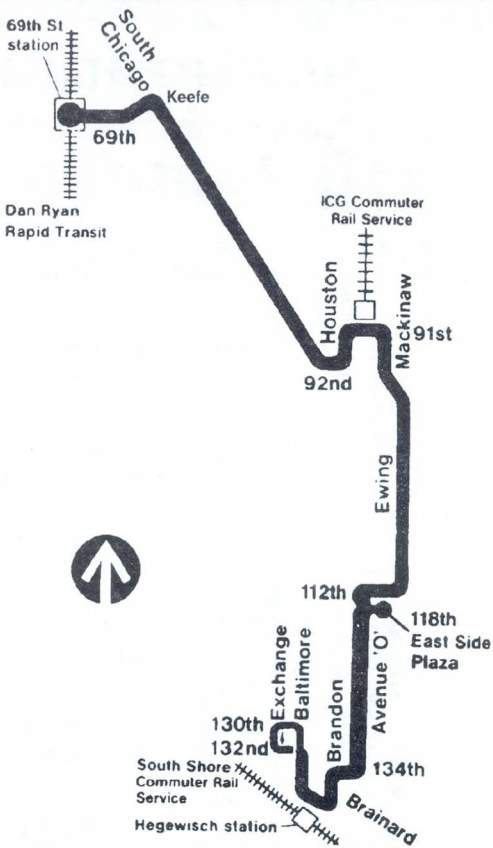

Effective November 26, 1989

30

South Chicago

For more information call the RTA
Travel Information Center in
Chicago 836-7000
suburbs 1-(800)-972-7000 toll-free

Open every day of the year from 5AM until 1AM next day.

E - Leaves Brandon/Brainard, south to 130th Exchange, then north to 69th/Dan Ryan.

* - Time leaving northbound to 69th/Dan Ryan.

X - Continues south to 130th Exchange then north to Brandon/Brainard.

Saturday

E - Leaves Brandon/Brainard, south to 130th Exchange, then north to 69th/Dan Ryan.

am light face
pm dark face

* - Time leaving northbound to 69th/Dan Ryan.

X - Continues south to 130th Exchange then north to Brandon/Brainard.