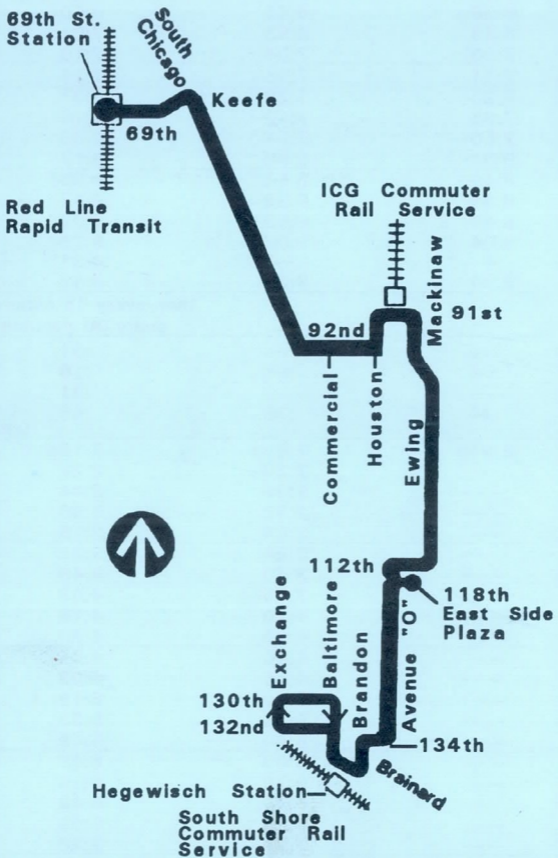

Effective March 26, 1995

30 South Chicago

For more information call the RTA
Travel Information Center in
Chicago or suburbs 836-7000

Open every day of the year from 5AM until 1AM next day

cta