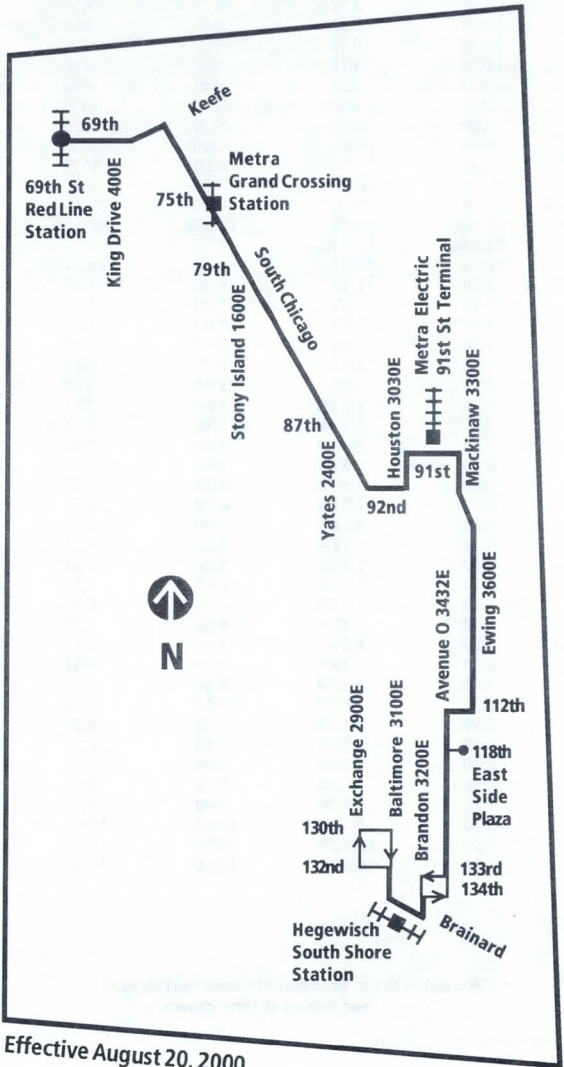

30

SOUTH CHICAGO

Effective August 20, 2000

Monday thru Friday

Northbound

Southbound

Leave 130th/ Exchange	Brandon/ Brainard	118th East Side Plaza	91st/ South Chicago	Arrive 69th/ Red line
4:16 a	4:20 a	4:28 a	4:48 a	6:06 a
4:46	4:50	4:58	5:18	5:36
5:16	5:20	5:28	5:48	5:06
5:36	5:40	5:48	5:08	5:26
5:56	6:00	6:08	6:28	6:46
6:11	6:15	6:23	6:43	7:02
6:26	6:30	6:38	6:58	7:19
6:38	6:43	6:50	7:11	7:33
6:50	6:55	7:03	7:24	7:47
7:02	7:06	7:15	7:38	8:00
7:14	7:19	7:28	7:51	8:14
7:26	7:31	7:40	8:03	8:26
7:36	7:41	7:50	8:13	8:36
7:49	7:54	8:03	8:26	8:47
8:04	8:09	8:18	8:41	9:01
8:24	8:29	8:38	9:00	9:19
8:44	8:49	8:58	9:19	9:38
9:04	9:09	9:17	9:37	9:56
9:24	9:28	9:36	9:56	10:15
9:44	9:48	9:56	10:16	10:35
10:04	10:08	10:16	10:36	10:55
10:24	10:28	10:36	10:56	11:15
10:44	10:48	10:56	11:16	11:35
11:04	11:08	11:16	11:36	11:55
11:24	11:28	11:36	11:56	12:15 p
11:44	11:48	11:56	12:16 p	12:35
12:04 p	12:08 p	12:16 p	12:36	12:55
12:24	12:28	12:36	12:56	1:15
12:44	12:48	12:56	1:16	1:35
1:04	1:08	1:16	1:36	1:55
1:19	1:23	1:31	1:51	2:10
1:34	1:38	1:46	2:06	2:25
1:49	1:53	2:01	2:21	2:40
2:04	2:08	2:16	2:36	2:55
2:17	2:24	2:32	2:53	3:14
2:36	2:40	2:48	3:09	3:30
2:38	2:56W	3:04	3:25	3:46
2:55	3:12W	3:20	3:41	4:02
3:12	3:28W	3:36	3:57	4:18
3:28	3:44W	3:52	4:13	4:34
3:43	4:00W	4:08	4:29	4:50
3:58	4:16W	4:24	4:45	5:06
4:13	4:32W	4:40	5:01	5:22
4:28	4:48W	4:56	5:17	5:38
4:43	5:04W	5:12	5:33	5:54
4:58	5:20W	5:28	5:49	6:08
5:28	5:40W	5:48	6:08	6:27
5:43	6:00W	6:08	6:27	6:45
5:58	6:20W	6:28	6:46	7:03
6:27	6:40W	6:48	7:06	7:23
6:54	7:00W	7:08	7:26	7:43
7:21	7:30W	7:38	7:56	8:13
7:41	8:00W	8:08	8:26	8:43
8:21	8:30W	8:38	8:56	9:13
8:51	9:00W	9:08	9:26	9:43
9:21	9:30W	9:38	9:56	10:13
9:51	10:00W	10:08	10:26	10:43
10:21	10:30W	10:38	10:56	11:13
10:51	11:00W	11:08	11:26	11:43