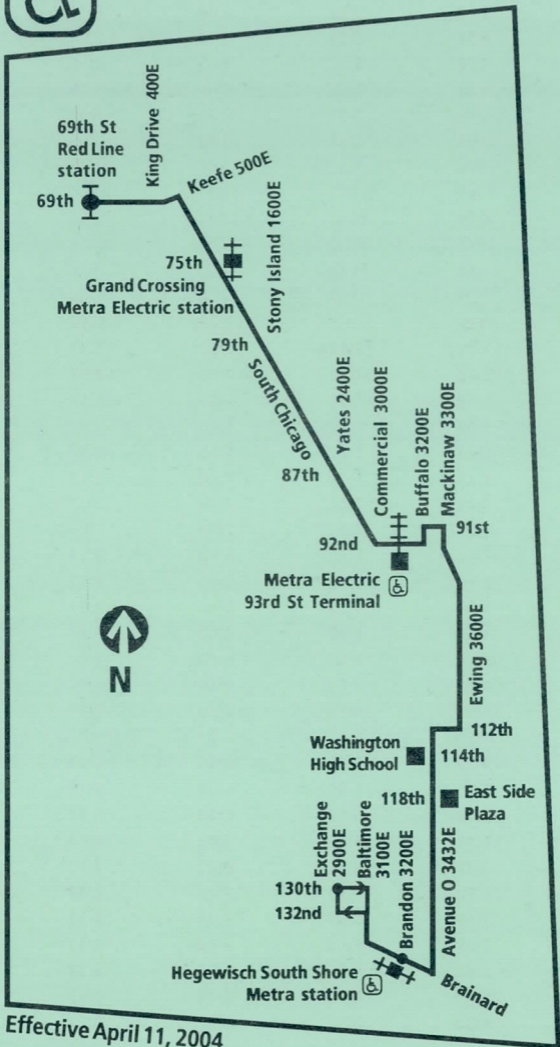

30

SOUTH CHICAGO

Effective April 11, 2004

www.transitchicago.com

take it...

Monday through Friday - 30 South Chicago

Northbound

Leave Brand/ Brainard	Leave 130th/ Exchange	Leave Brand/ Brainard	118th East Side Plaza	91st/ South Chicago	79th/ South Chicago	Arrive 69th/ Red Line
.....	3:59 a	4:10 a
.....	4:29	4:40
4:12 a	4:16 a	4:20 a	4:28 a	4:47 a	4:54	5:05
.....	4:46	4:50	4:58	5:17	5:24	5:35
5:12	5:16	5:20	5:28	5:47	5:54	6:05
5:32	5:36	5:40	5:48	6:07	6:14	6:25
.....	5:56	6:00	6:08	6:27	6:34	6:45
6:07	6:11	6:15	6:23	6:43	6:50	7:01
.....	6:26	6:30	6:38	6:59	7:07	7:19
6:34	6:38	6:42	6:51	7:13	7:20	7:33
.....	6:50	6:54	7:03	7:25	7:33	7:46
.....	7:02	7:06	7:15	7:38	7:46	8:01
7:10	7:14	7:18	7:27	7:51	7:59	8:13
.....	7:26	7:30	7:39	8:03	8:11	8:25
7:32	7:36	7:40	7:49	8:13	8:21	8:35
7:45	7:49	7:53	8:02	8:26	8:34	8:48
8:00	8:04	8:08	8:17	8:39	8:47	9:01
8:20	8:24	8:28	8:37	8:59	9:07	9:20
8:40	8:44	8:48	8:56	9:17	9:24	9:37

then every 20 minutes until

Southbound

Leave 69th/ Red Line	79th/ South Chicago	91st/ South Chicago	118th East Side Plaza	Arrive Brand/ Brainard	Arrive 130th/ Exchange	Arrive Brand/ Brainard
3:30 a	3:40 a	3:48 a	4:05 a	4:11 a
4:12	4:22	4:30	4:47	4:53
4:42	4:52	5:00	5:17	5:23
5:12	5:22	5:30	5:47	5:53
5:42	5:52	6:00	6:17	6:23
6:12	6:22	6:31	6:49	6:56
6:32	6:43	6:52	7:12	7:19
6:46	6:57	7:06	7:27	7:34
6:53	7:04	7:13	7:34	7:42	7:46 a
7:00	7:11	7:21	7:43	7:50
7:07	7:18	7:28	7:50	7:57	8:01
7:15	7:26	7:36	7:58	8:06
7:25	7:36	7:46	8:08	8:16	8:20
7:37	7:48	7:58	8:20	8:28
7:52	8:03	8:13	8:35	8:42
8:07	8:18	8:28	8:48	8:56	9:00
8:22	8:32	8:41	9:01	9:09
8:37	8:47	8:56	9:15	9:22
8:52	9:02	9:11	9:30	9:37	9:41
9:07	9:17	9:26	9:45	9:52
9:25	9:35	9:44	10:03	10:10
9:45	9:55	10:04	10:23	10:30

#6 Jackson Park Express  between 67th/Stony Island and 79th/South Shore

#15 Jeffery Local  between 67th/Jeffery and 75th/Jeffery

#67 67th/69th/71st  between 69th/Red Line station and 67th/Jeffery

#71 71st/South Shore  from 75th/South Shore to 92nd/Commercial