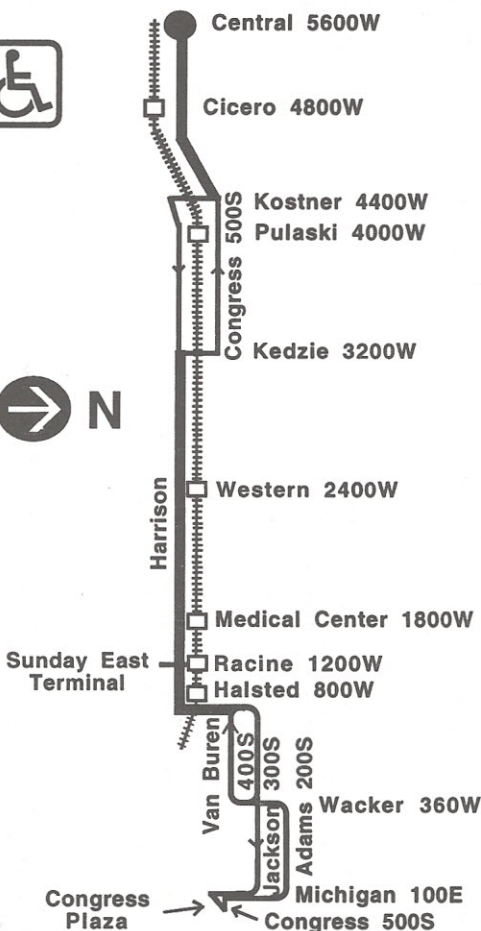

Effective October 06, 1997

7 Harrison

For more information call the RTA
Travel Information Center at 836-7000

Open every day of the year from 5AM until 1AM next day.

Monday thru Friday

Eastbound

Leave Harrison Central	Harrison Kedzie	Canal Jackson	Arrive Congress Plaza
—	5:26a	5:44a	5:52a
—	5:41	5:59	6:07
—	5:56	6:14	6:22
5:52a	6:08	6:26	6:34
6:06	6:22	6:41	6:50
6:20	6:37	6:57	7:06
6:34	6:53	7:12	7:21
6:48	7:07	7:26	7:35
7:01	7:19	7:39	7:49
7:14	7:32	7:52	8:03
7:27	7:44	8:05	8:17
7:40	7:58	8:19	8:31
7:54	8:12	8:33	8:45
8:08	8:26	8:47	8:59
8:22	8:40	9:01	9:13
8:37	8:55	9:16	9:28
8:52	9:09	9:30	9:42
9:07	9:23	9:44	9:56
9:22	9:37	9:58	10:10
9:37	9:52	10:13	10:25
9:52	10:07	10:28	10:40
10:07	10:22	10:43	10:55
10:22	10:37	10:58	11:10
10:37	10:52	11:13	11:25
10:52	11:07	11:28	11:40
11:07	11:22	11:43	11:55
11:22	11:37	11:58	12:10p
11:37	11:52	12:13p	12:25
11:52	12:07p	12:28	12:40
12:07p	12:22	12:43	12:55
12:22	12:37	12:58	1:10
12:36	12:51	1:13	1:25
12:50	1:05	1:28	1:40
1:04	1:19	1:43	1:55
1:19	1:34	1:58	2:10
1:34	1:49	2:13	2:25
1:49	2:04	2:28	2:40
2:04	2:19	2:43	2:55
2:19	2:34	2:58	3:10
2:32	2:47	3:11	3:23
2:42	2:57	3:21	3:34
2:52	3:07	3:31	3:45
3:02	3:18	3:42	3:56
3:16	3:33	3:57	4:11
3:30	3:47	4:12	4:25
3:45	4:02	4:27	4:40
3:57	4:14	4:39	4:52
4:09	4:28	4:51	5:04
4:22	4:42	5:05	5:17
4:36	4:56	5:19	5:31
4:50	5:10	5:33	5:45
5:07	5:26	5:48	6:00
5:27	5:46	6:07	6:19
5:47	6:06	6:26	6:37
6:07	6:25	6:44	6:54
6:27	6:45	7:04	7:14
6:47	7:04	7:24	7:33
7:07	7:23	7:42	7:51
7:27	7:42	8:00	8:09
7:47	8:00	8:19	8:27
8:07	8:20	8:39	8:47
8:27	8:40	8:59	9:07
8:47	9:00	9:19	9:27
9:07	9:20	9:39	9:47
9:16	9:30	—	—
9:34	9:48	—	—
9:52	10:06	—	—