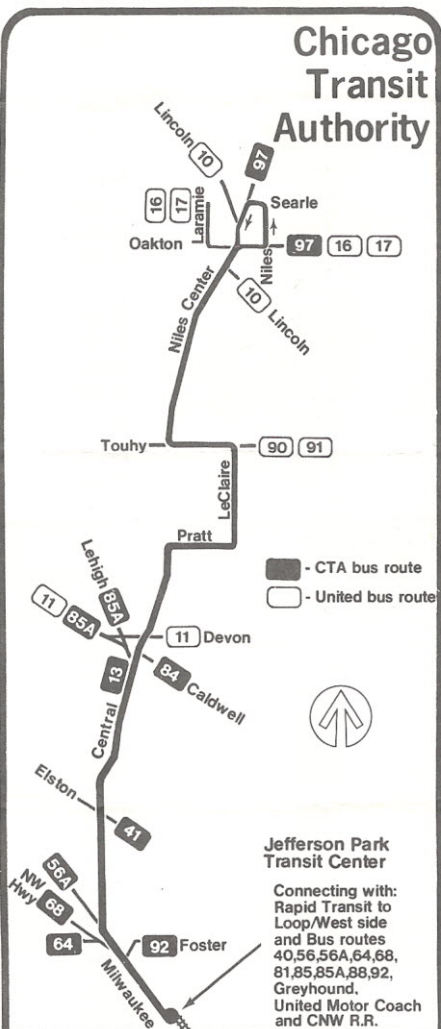

13

Southwest Skokie

Any Questions?

Call 664-7220 at
any hour any day
for CTA information

Effective March 11, 1974

Monday thru Friday

TO JEFFERSON PARK

Leave SKOKIE
Lincoln-Oakton

Arrive R. T.
Jefferson Park

| | |
|---------|-------|
| 6.30 AM | 6.49 |
| 7.00 | 7.19 |
| 7.20 | 7.40 |
| 7.40 | 8.00 |
| 8.00 | 8.20 |
| 8.20 | 8.40 |
| 8.40 | 9.00 |
| 9.00 | 9.18 |
| 9.30 | 9.48 |
| ----- | ----- |
| 3.00 PM | 3.18 |
| 3.20 | 3.40 |
| 3.40 | 4.00 |
| 4.00 | 4.20 |
| 4.20 | 4.40 |
| 4.40 | 5.00 |
| 5.00 | 5.20 |
| 5.20 | 5.40 |
| 5.40 | 6.00 |
| 6.00 | 6.20 |
| 6.15 | 6.33 |
| 6.35 | 6.53 |
| 6.55 | 7.13 |

TO SKOKIE

Leave R. T.
Jefferson Park

Arrive SKOKIE
Lincoln-Oakton

| | |
|---------|-------|
| 6.05 AM | 6.23 |
| 6.35 | 6.53 |
| 6.55 | 7.15 |
| 7.15 | 7.35 |
| 7.35 | 7.55 |
| 7.55 | 8.15 |
| 8.15 | 8.35 |
| 8.35 | 8.55 |
| 9.00 | 9.18 |
| ----- | ----- |
| 2.30 PM | 2.48 |
| 2.50 | 3.10 |
| 3.10 | 3.30 |
| 3.30 | 3.50 |
| 3.50 | 4.10 |
| 4.10 | 4.30 |
| 4.30 | 4.50 |
| 4.50 | 5.10 |
| 5.10 | 5.30 |
| 5.30 | 5.50 |
| 5.50 | 6.10 |
| 6.10 | 6.28 |
| 6.30 | 6.48 |