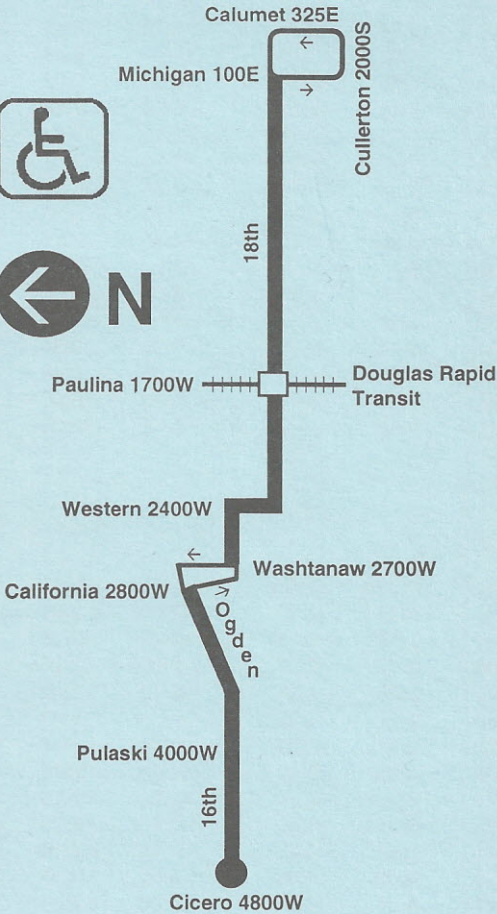

Effective April 26, 1998

18 16th-18th

For more information call the RTA
Travel Information Center at 836-7000

Open every day of the year from 5AM until 1AM next day.

Monday thru Friday (AM and PM service only)