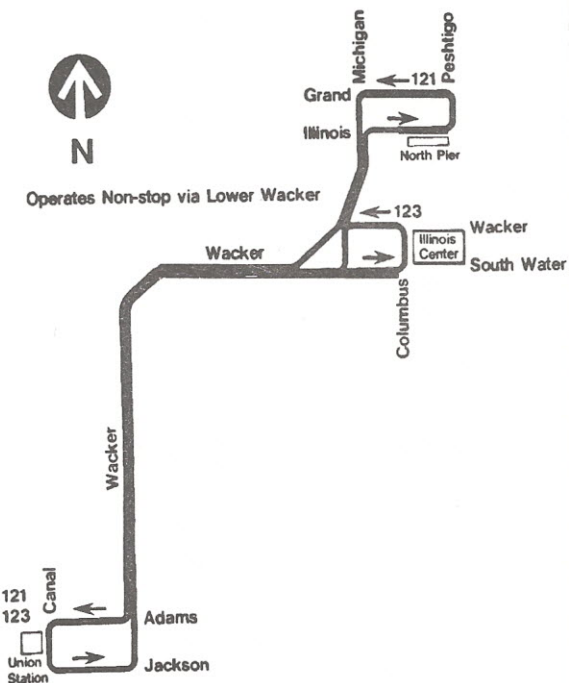

121 Union Station Shuttle service

123

For more information call the RTA
Travel Information Center in
Chicago 836-7000

Open every day of the year from 5AM until 1AM next day

121 Union Station - Wacker Express

Monday thru Friday

North - Eastbound (from train)

Leave Union station	Arrive Illinois LakeShore
6:22a	6:34a
6:52	7:04
7:12	7:24
7:20	7:32
7:27	7:39
7:32	7:44

then every 4 minutes

8:42	8:54
8:48	9:00
8:54	9:06
9:00	9:12
9:06	9:18
9:26	9:38
9:40	9:52
10:12	10:24

then every 3 to 5 minutes

5:11	5:16	5:24
5:16	5:21	5:29
5:22	5:27	5:35
5:32	5:37	5:45
5:45	7:50	5:58

121 North - Eastbound Stops

Union station
Wacker Jackson
Wacker/State LL
Wacker/Wabash LL
Michigan/Southwater LL
Michigan/Wacker LL
Michigan/Hubbard LL
Michigan/Illinois LL
Illinois/St.Clair LL
Illinois/Columbus
Illinois/McClurg
North Pier (Peshtigo)
Lake Shore

121 West - Southbound Stops

Lake Shore
North Pier (Peshtigo)
Grand/McClurg
Grand/Fairbanks
Grand/St.Clair
Michigan/Grand LL
Michigan/Illinois LL
Michigan/Hubard LL
Michigan/Kinzie LL
Wacker/Michigan LL
Wacker/State LL
Union station