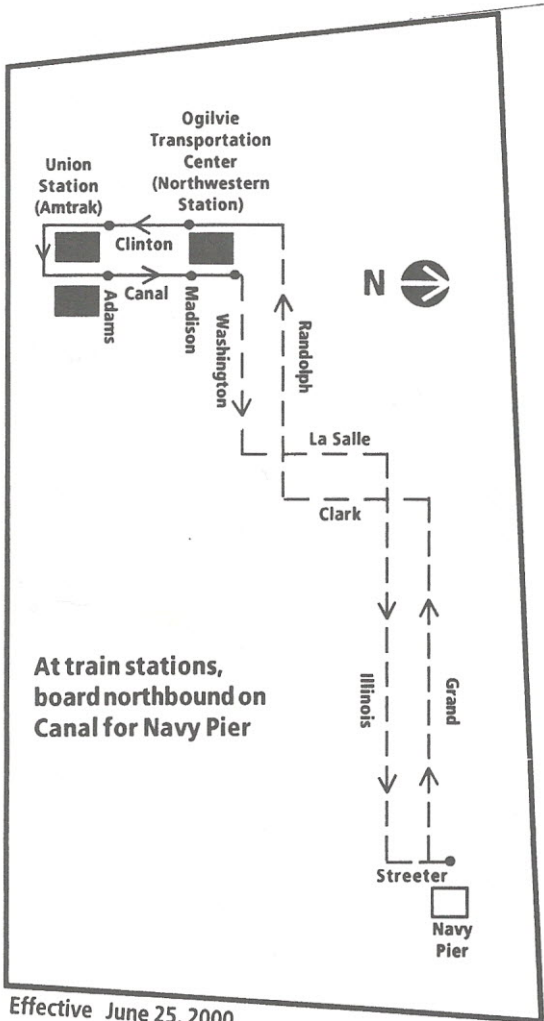

124

NAVY PIER EXPRESS

Effective June 25, 2000

www.transitchicago.com

Friday

Memorial Day Weekend thru Labor Day Weekend

North - Eastbound (from train)

Leave Union Station	Leave Ogilvie Transportation Center	Arrive Navy Pier
6:30p	6:33p	6:50p
6:45	6:48	7:05
7:00	7:03	7:20
7:15	7:18	7:35
7:30	7:33	7:50
7:45	7:48	8:05
8:00	8:03	8:20
8:15	8:18	8:35
8:30	8:33	8:50
8:45	8:48	9:05
9:00	9:03	9:20
9:15	9:18	9:35
9:30	9:33	9:50
9:45	9:48	10:05
10:00	10:03	10:20
10:15	10:18	10:35
10:30	10:33	10:50
10:45	10:48	11:05
11:00	11:03	11:20
11:15	11:18	11:35
11:30	11:33	11:50

am light face
pm bold face

West - Southbound (to train)

Leave Navy Pier	Arrive Ogilvie Transportation Center	Arrive Union Station
7:00p	7:17p	7:20p
7:15	7:32	7:35
7:30	7:47	7:50
7:45	8:02	8:05
8:00	8:17	8:20
8:15	8:32	8:35
8:30	8:47	8:50
8:45	9:02	9:05
9:00	9:17	9:20
9:15	9:32	9:35
9:30	9:47	9:50
9:45	10:02	10:05
10:00	10:17	10:20
10:15	10:32	10:35
10:30	10:47	10:50
10:45	11:02	11:05
11:00	11:17	11:20
11:15	11:32	11:35
11:30	11:47	11:50
11:45	12:02 a	12:05 a
12:00m	12:17	12:20

Buses board as follows

To Navy Pier

- North on Canal at Adams (Union Station)
- North on Canal at Madison or Washington (Ogilvie Transportation Center)

From Navy Pier

- Navy Pier bus terminal
- South on Clinton at Madison
- South on Clinton and Adams