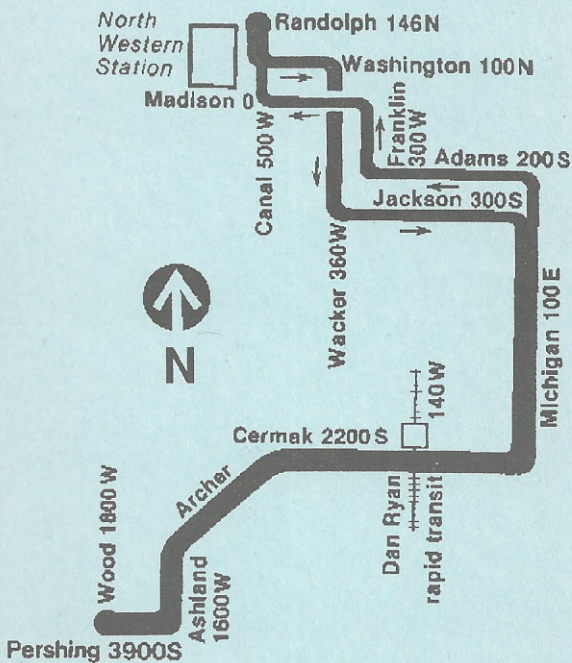

129

NorthWestern/ Franklin

trips to/from Board of Education
headquarters

For more information call the RTA
Travel Information Center in
Chicago or suburbs 836-7000

Open every day of the year from 5AM until 1AM next day.

129 North Western/Franklin (Mon thru Fri only)

Southbound

Leave North Western Station	Cermak Ryan Red Line station	Arrive Pershing Wood
6:56a	7:14a	7:30a
7:08	7:26	7:42
7:20	7:38	7:54
7:32	7:52	8:08
7:38	7:58	8:14
7:44	8:04	8:20
7:50	8:10	8:26
7:56	8:16	8:32
8:08	8:28	8:44
8:20	8:40	8:56
8:32	8:52	9:08
8:44	9:04	9:20
8:56	9:16	9:32
9:08	9:28	9:44
9:20	9:40	9:56
9:32	9:52	10:08
9:47	10:07	10:23

Northbound

Leave Pershing Wood	Cermak Ryan Red Line station	Arrive North Western Station
3:20p	3:40p	4:07p
3:33	3:53	4:20
3:43	4:03	4:30
3:53	4:13	4:40
4:03	4:23	4:50
4:15	4:35	5:05
4:29	4:49	5:20
4:44	5:04	5:35