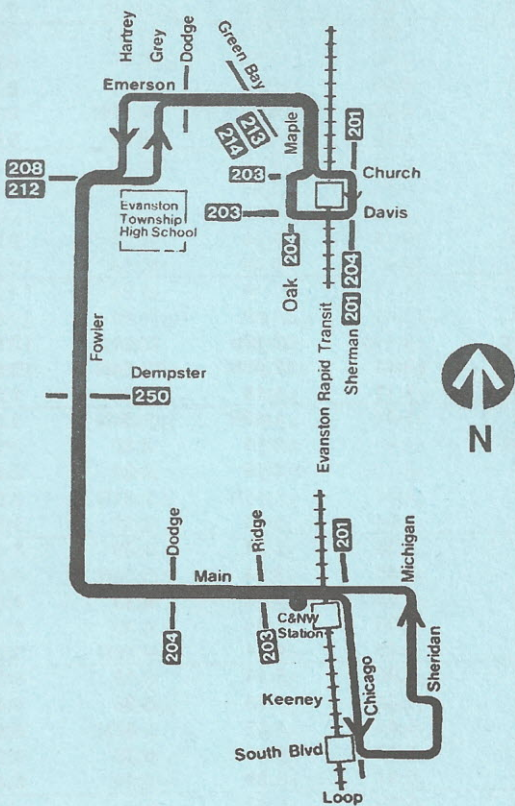

Effective November 08, 1993

202

Main/ Emerson