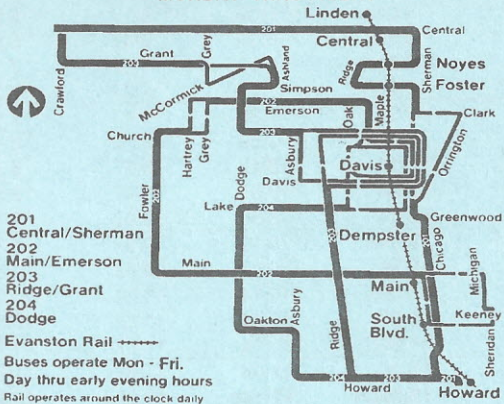

Evanston cta Service

MONDAY THRU FRIDAY