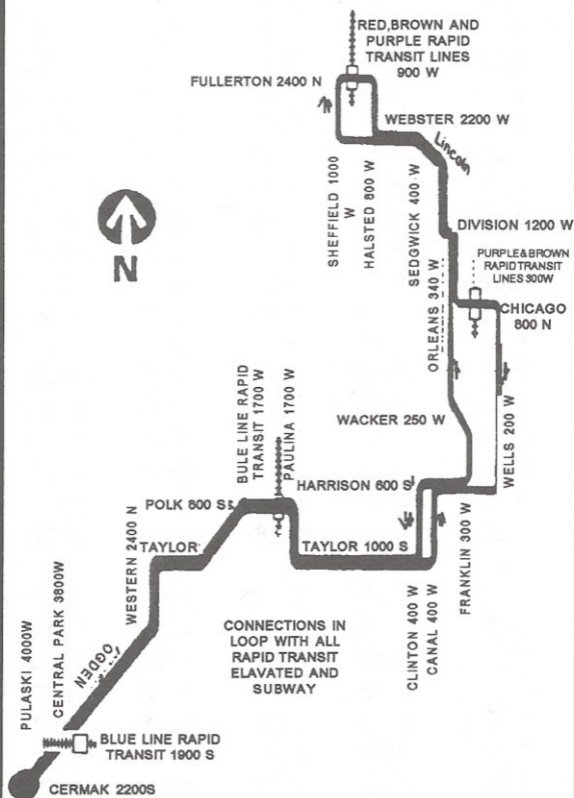

Effective April 27, 1998

37 SEDGWICK

For more information call the RTA
Travel Information Center at 836-7000

Open every day of the year from 5AM until 1AM next day.

cta

Monday thru Friday

Southbound

| Leave Fullerton Rapid Transit | Merchandise Mart | Harrison wells | Polk "L" | Arrive Cermak Karlov |
|-------------------------------|------------------|----------------|----------|----------------------|
| 5:53a | 6:08a | 6:17a | 6:27a | 6:43a |
| 6:06 | 6:21 | 6:30 | 6:41 | 6:58 |
| 6:19 | 6:34 | 6:43 | 6:55 | 7:13 |
| 6:32 | 6:47 | 6:57 | 7:09 | 7:28 |
| 6:44 | 7:00 | 7:10 | 7:23 | 7:42 |
| 6:56 | 7:13 | 7:24 | 7:37 | 7:56 |
| 7:08 | 7:27 | 7:37 | 7:51 | 8:10 |
| 7:18 | 7:38 | 7:49 | 8:02 | 8:21 |
| 7:28 | 7:50 | 8:00 | 8:14 | 8:33 |
| 7:38 | 8:00 | 8:10 | 8:24 | 8:43 |
| 7:48 | 8:10 | 8:20 | 8:34 | 8:53 |
| 7:58 | 8:19 | 8:30 | 8:43 | 9:02 |
| 8:08 | 8:29 | 8:39 | 8:52 | 9:11 |
| 8:18 | 8:38 | 8:49 | 9:01 | 9:20 |
| 8:30 | 8:49 | 9:00 | 9:12 | 9:31 |
| 8:45 | 9:03 | 9:14 | 9:26 | 9:45 |
| 9:00 | 9:18 | 9:29 | 9:41 | 10:00 |
| 9:15 | 9:33 | 9:44 | 9:56 | 10:15 |
| 9:30 | 9:48 | 9:59 | 10:11 | 10:29 |
| 9:45 | 10:03 | 10:14 | 10:26 | 10:44 |
| 10:00 | 10:18 | 10:28 | 10:40 | 10:58 |
| 2:00p | 2:18p | 2:28p | 2:41p | 3:01p |
| 2:15 | 2:33 | 2:43 | 2:56 | 3:16 |
| 2:30 | 2:48 | 2:58 | 3:11 | 3:31 |
| 2:45 | 3:03 | 3:13 | 3:26 | 3:46 |
| 3:00 | 3:18 | 3:28 | 3:41 | 4:01 |
| 3:12 | 3:30 | 3:41 | 3:54 | 4:14 |
| 3:24 | 3:43 | 3:54 | 4:08 | 4:28 |
| 3:36 | 3:56 | 4:08 | 4:21 | 4:41 |
| 3:48 | 4:09 | 4:22 | 4:35 | 4:55 |
| 4:00 | 4:21 | 4:34 | 4:47 | 5:07 |
| 4:12 | 4:33 | 4:46 | 4:59 | 5:19 |
| 4:24 | 4:45 | 4:58 | 5:11 | 5:31 |
| 4:36 | 4:57 | 5:10 | 5:23 | 5:43 |
| 4:48 | 5:09 | 5:22 | 5:35 | 5:55 |
| 5:00 | 5:21 | 5:33 | 5:46 | 6:05 |
| 5:15 | 5:36 | 5:48 | 6:00 | 6:18 |
| 5:30 | 5:51 | 6:02 | 6:13 | 6:30 |
| 5:45 | 6:05 | 6:16 | 6:27 | 6:43 |
| 6:00 | 6:19 | 6:28 | 6:39 | 6:55 |