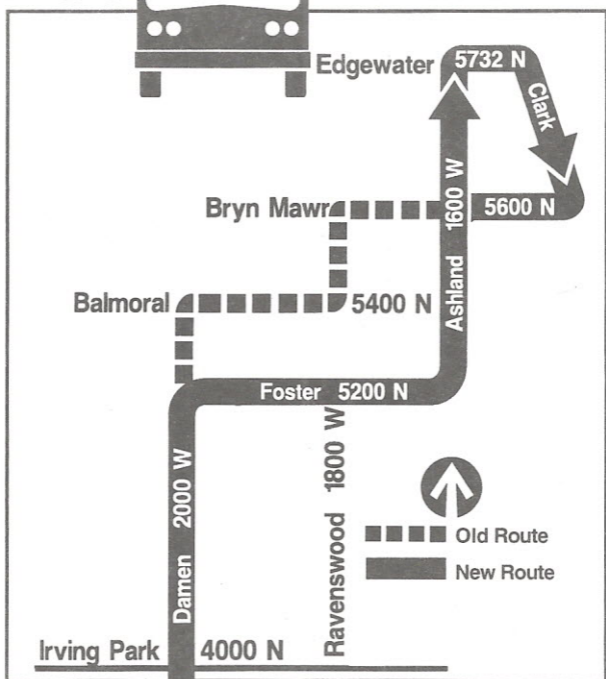

SERVICE CHANGE

BUS #50 DAMEN

Effective Sunday, November 16

In response to community requests, #50 Damen bus will be rerouted East of Damen along Foster and Ashland, as shown in the map above.

97SK080