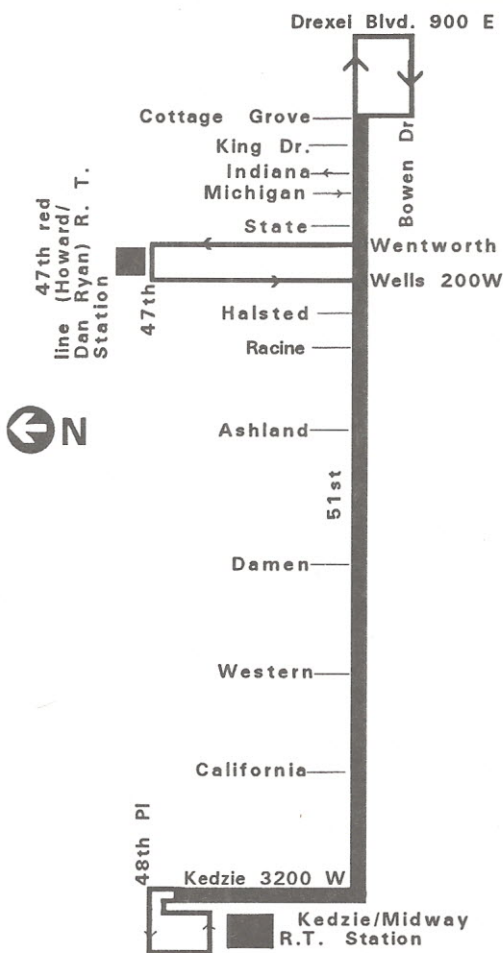

# 51 51st

For more information call the RTA  
Travel Information Center in Chicago  
or suburbs 836-7000

Open every day of the year from 5AM until 1AM next day.

Monday thru Friday

Eastbound

Leave 49th/ Kedzie Station	51st/ Western	47th/ Dan Ryan	Arrive Drexel Square
—	5:11a	5:25a	5:33a
5:25a	5:30	5:44	5:53
5:40	5:45	5:59	6:08
5:55	6:00	6:14	6:23
then every 12 to 13 minutes until			
9:05	9:10	9:28	9:39
9:20	9:25	9:43	9:54
9:35	9:40	9:58	10:09
9:50	9:55	10:13	10:24
then every 15 minutes at			
:05	:10	:28	:39
:20	:25	:43	:54
:35	:40	:58	:09
:50	:55	:13	:24
until			
1:50p	1:55p	2:13p	2:24p
2:04	2:09	2:27	2:39
2:18	2:24	2:42	2:54
2:32	2:38	2:57	3:08
2:46	2:52	3:11	3:22
3:00	3:06	3:25	3:36
then ever 12 to 13 minutes until			
6:07	6:12	6:30	6:40
6:22	6:27	6:45	6:55
6:37	6:42	7:00	7:10
6:52	6:57	7:15	7:25
7:07	7:12	7:30	7:40
7:23	7:28	7:45	7:55
7:40	7:45	8:02	8:11
8:00	8:05	8:21	8:30
8:20	8:25	8:41	8:50
8:40	8:45	9:01	9:10
9:00	9:05	9:21	9:30
9:20	9:25	9:41	9:50
9:40	9:45	10:01	10:10
10:00	10:05	10:21	10:30
10:20	10:25	10:41	10:50
10:40	10:45	11:01	11:10
11:00	11:05	11:21	11:30