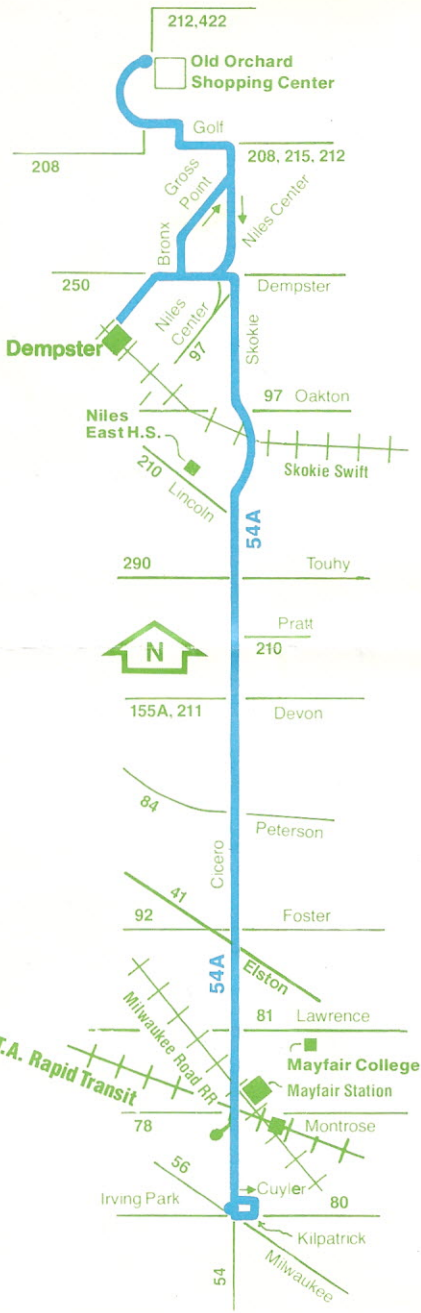

**54A**

**North  
Cicero**

Expanded Service  
June 10, 1979

**Regional  
Transportation  
Authority**

**54A 54A 54A 54A**

**Operated by  
Chicago Transit Authority**  
**For lost and found  
information call: 664-7200**

## 54A Weekdays—Southbound

Old Orchard (Fields)	Skokie Swift	Devon	Montrose	Irving Park
5:59am	6:08am	6:16am	6:24am	—
6:29	6:38	6:46	6:54	—
6:49	6:58	7:06	7:14	—
7:09	7:18	7:27	7:37	—
7:29	7:38	7:49	8:00	—
7:49	7:58	8:09	8:20	—
8:09	8:18	8:29	8:40	—
8:29	8:38	8:49	9:00	9:05am
8:49	8:58	9:09	9:20	9:25
9:09	9:18	9:29	9:38	9:43
9:27	9:36	9:46	9:54	9:58
9:46	9:55	D 10:05	10:12	10:16
Then every 30 minutes until				
<b>2:46pm</b>	<b>2:55pm</b>	<b>D 3:05pm</b>	<b>3:12pm</b>	<b>3:16pm</b>
<b>3:17</b>	<b>3:27</b>	<b>3:37</b>	<b>3:45</b>	—
<b>3:47</b>	<b>3:57</b>	<b>4:07</b>	<b>4:15</b>	—
<b>4:10</b>	<b>4:20</b>	<b>4:30</b>	<b>4:39</b>	—
<b>4:30</b>	<b>4:40</b>	<b>4:51</b>	<b>5:01</b>	—
<b>4:50</b>	<b>5:00</b>	<b>5:11</b>	<b>5:21</b>	—
<b>5:10</b>	<b>5:20</b>	<b>5:31</b>	<b>5:41</b>	—
<b>5:30</b>	<b>5:40</b>	<b>5:50</b>	<b>5:59</b>	—
<b>5:50</b>	<b>5:58</b>	<b>6:08</b>	<b>6:17</b>	—
<b>6:10</b>	<b>6:18</b>	<b>6:27</b>	<b>F 6:31</b>	—
<b>6:26</b>	<b>6:34</b>	<b>6:43</b>	<b>6:59</b>	—
<b>6:55</b>	<b>7:04</b>	<b>7:13</b>	<b>7:20</b>	—
<b>7:20</b>	<b>7:29</b>	<b>7:38</b>	<b>7:45</b>	—
<b>7:50</b>	<b>8:00</b>	<b>8:07</b>	<b>F 8:11</b>	—

## 54A Saturdays—Southbound

Old Orchard (Fields)	Skokie Swift	Devon	Montrose	Irving Park
6:48am	6:55am	7:05am	7:14am	7:19am
7:48	7:55	8:05	8:14	8:19
8:17	8:25	8:36	8:45	8:50
Then every 30 minutes until				
<b>6:47pm</b>	<b>6:55pm</b>	<b>7:06pm</b>	<b>7:15pm</b>	<b>7:20pm</b>
<b>7:02</b>	<b>7:10</b>	<b>7:21</b>	<b>F7:25</b>	—
<b>7:33</b>	<b>7:41</b>	<b>7:52</b>	<b>F7:56</b>	—

K—Makes connections with eastbound #155A West Devon bus.