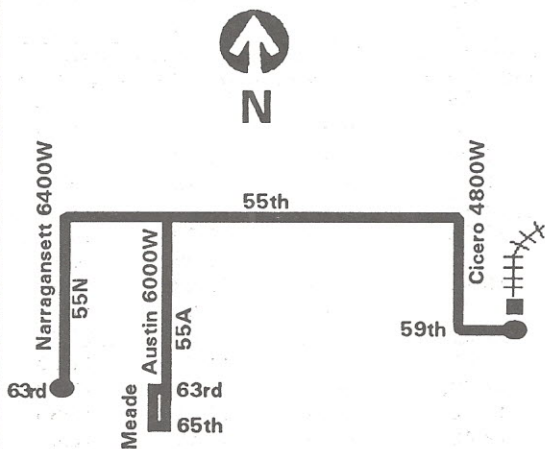

Effective July 5, 1994

55A 55th
Austin

55N 55th
Narragansett

For more information call the RTA
Travel Information Center in
Chicago and Suburbs 836-7000

Open every day of the year from 5AM until 1AM next day.

Monday thru Friday

North & Eastbound

Leave 63rd Narragansett	65th Austin	55th Austin	Arrive Midway Station
---	5:32a	5:37a	5:46a
5:39a	---	5:47	5:56
---	5:52	5:57	6:06
5:59	---	6:07	6:16
---	6:12	6:17	6:26
6:16	---	6:23	6:33
---	6:27	6:32	6:43
then every 12 to 15 minutes from 63rd Narragansett & 65th Austin (4 to 10 minutes from 55th Austin) until			
8:52	---	8:59	9:09
---	9:03	9:09	9:19
9:07	---	9:14	9:24
9:22	---	9:29	9:39
9:42	---	9:49	9:59
10:02	---	10:09	10:19
10:22	---	10:29	10:39
10:42	---	10:49	10:59
11:02	---	11:09	11:19
11:22	---	11:29	11:39
11:42	---	11:49	11:59
12:02p	---	12:09p	12:19p
12:22	---	12:29	12:39
12:42	---	12:49	12:59
1:02	---	1:09	1:19
1:22	---	1:29	1:39
1:42	---	1:49	1:59
2:02	---	2:09	2:19
2:05	---	2:12	2:22
2:21	---	2:28	2:38
2:36	---	2:43	2:53
2:51	---	2:58	3:08
3:06	---	3:13	3:23
---	3:20p	3:26	3:37
then every 12 to 15 minutes from 63rd Narragansett & 65th Austin (4 to 10 minutes from 55th Austin) until			
5:50	---	5:57	6:07
---	5:57	6:03	6:12
6:02	---	6:09	6:18
6:15	---	6:21	6:30
6:30	---	6:36	6:44
6:45	---	6:50	6:59
7:00	---	7:05	7:14
7:15	---	7:20	7:29
7:30	---	7:35	7:44