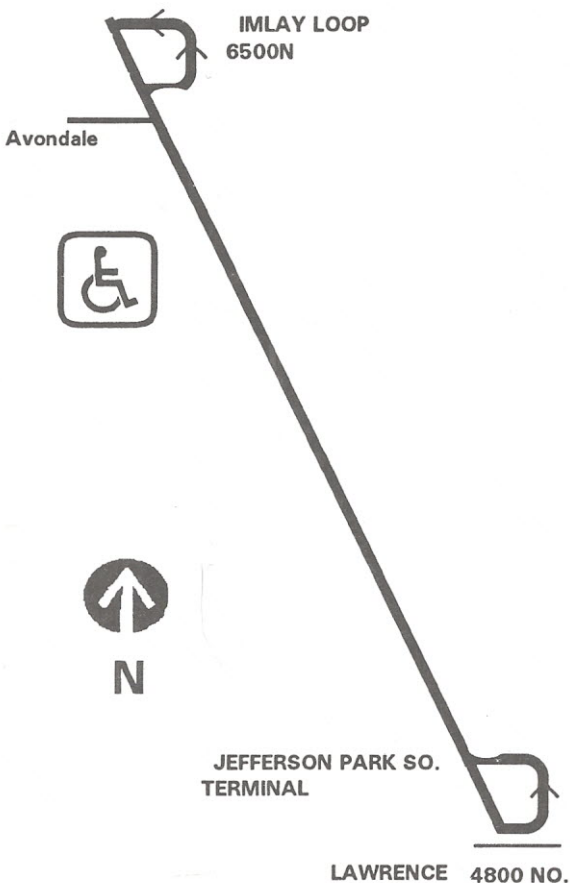

# 56A North Milwaukee

For more information call the RTA  
Travel Information Center in Chicago  
or suburbs 836-7000

Open every day of the year from 5AM until 1AM next day.

## Southbound

Leave Devon Avondale	Leave Milwaukee Imlay	Elston Milwaukee	Arrive Jefferson Park
---	5:25a	5:26a	5:34a
---	5:40	5:41	5:49
---	5:55	5:56	6:04
---	6:09	6:10	6:19
---	6:23	6:25	6:34
6:30a	---	6:36	6:46
6:45	---	6:51	7:01
7:00	---	7:06	7:16
7:15	---	7:21	7:31
7:30	---	7:36	7:46
7:45	---	7:51	8:01
8:00	---	8:06	8:16
8:15	---	8:21	8:31
8:30	---	8:36	8:45
8:45	---	8:51	8:59
9:00	---	9:06	9:14
---	9:30	9:32	9:40
then every 20 minutes at			
---	:50	:52	:00
---	:10	:12	:20
---	:30	:32	:40
until			
---	2:50 p	2:52 p	3:00 p
---	3:10	3:12	3:21
3:30 p	---	3:36	3:46
3:50	---	3:56	4:07
4:10	---	4:16	4:27
4:30	---	4:36	4:47
4:45	---	4:51	5:02
5:00	---	5:06	5:17
5:15	---	5:21	5:31
5:30	---	5:35	5:45
5:46	---	5:51	6:01
6:02	---	6:07	6:17
6:18	---	6:23	6:32
6:35	---	6:40	6:48
6:57	---	7:02	7:10
---	7:31	7:32	7:40
---	8:01	8:02	8:10
---	8:31	8:32	8:40
---	9:06	9:07	9:15
---	9:41	9:42	9:50
---	10:11	10:12	10:20
---	10:50	10:51	10:59
---	11:10	11:11	11:18