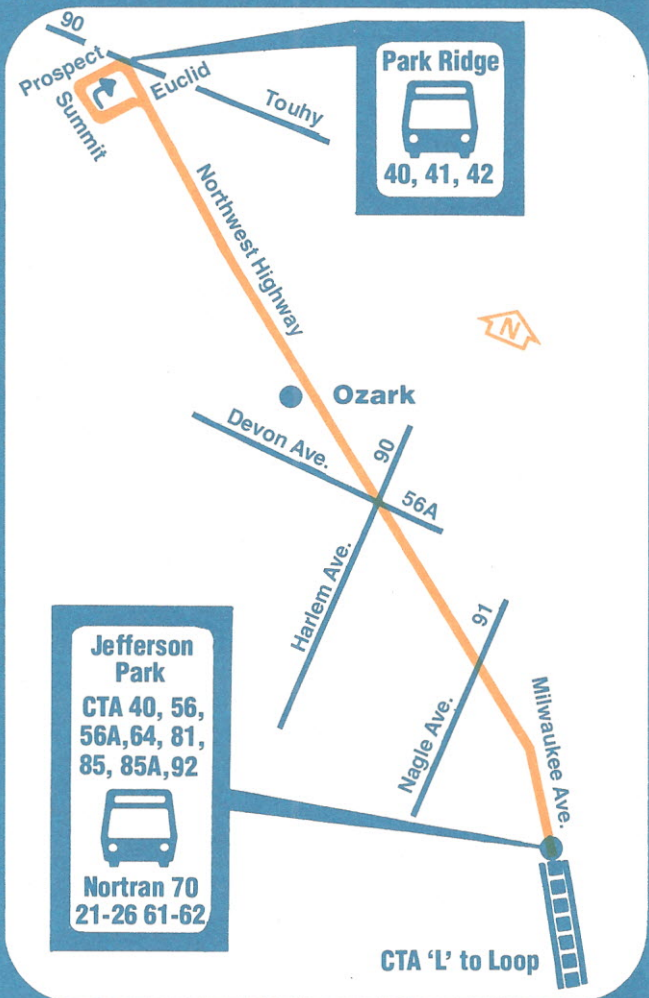

RTA 68

Northwest Highway

APRIL 1976

Jefferson Park
CTA 40, 56,
56A, 64, 81,
85, 85A, 92

Nortran 70
21-26 61-62

**Buses operate 24 hrs. a day, 7 days a week
between Jefferson Park & Ozark.
For exact times call
670-5000**

Regional Transportation Authority

OPERATED BY THE CTA

Approximately 20 minutes from Park Ridge
(Touhy & Prospect) to Jefferson Park.

WEEKDAYS

Buses operate every 8 to 12 minutes.

Leaving Touhy & Prospect

First Bus **Last Bus**
5:48 a.m. **7:12 p.m.**

Leaving Jefferson Park

First Bus **Last Bus**
5:28 a.m. **7:30 p.m.**

SATURDAYS

Buses operate every 12 minutes

Leaving Touhy & Prospect

First Bus **Last Bus**
6:59 a.m. **8:10 p.m.**

Leaving Jefferson Park

First Bus **Last Bus**
6:40 a.m. **7:50 p.m.**

SUNDAY

Buses operate every 12 to 14 minutes

Leaving Touhy & Prospect

First Bus **Last Bus**
8:58 a.m. **6:06 p.m.**

Leaving Jefferson Park

First Bus **Last Bus**
8:38 a.m. **5:46 p.m.**

FARES:

	Adult	Children 9-11 Students*	Senior Citizen* Handicapped
Monday-Saturday	45	20	20
Sunday	25	20	20
Transfer	10	10	5
Sunday Super Transfer	70	45	45