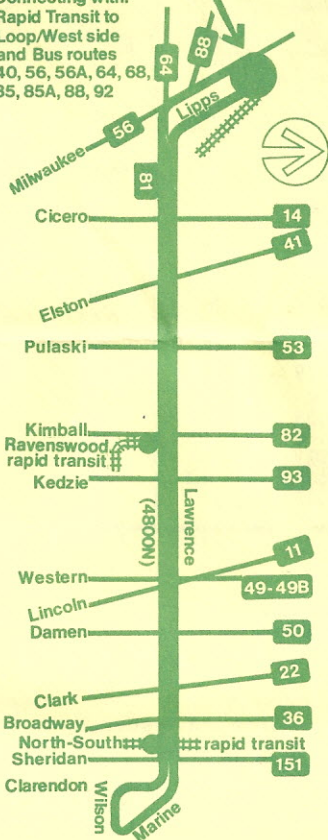

## Chicago Transit Authority

Jefferson Park  
Transit Center  
Connecting with:  
Rapid Transit to  
Loop/West side  
and Bus routes  
40, 56, 56A, 64, 68,  
85, 85A, 88, 92

## Monday thru Friday

To Jefferson Park		To Wilson-Marine (4600 N / 732 W)	
Lv. Wilson-Marine	Arr. Kimball	Lv. Jefferson Park	Arr. Kimball
AM	AM	AM	AM
12.07	12.22	12.06M	12.18M
.22	.37	.10eM	.23eM
.38M	.53M	.30	.43
.40eM	.55eM	(30)	(30)
.58	1.13	4.30	4.43
(30)	(30)	.47	.59
4.58	5.13	5.01	5.13
5.18	.31	.13	.25
.36	.52	*	*
.48	6.05	PM	PM
.58	.16	5.53	6.06
*	*	(10)	(10)
PM	PM	7.33	7.46
7.03	7.20	.43	.55
(10)	(10)	(10)	(10)
7.43	8.00	8.43	8.55
*	*	(12)	(12)
8.19	8.36	10.19	10.31
(10)	(10)	.33	.45
9.19	9.36	.47	.59
(12)	(12)	11.01	11.13
10.55	11.12	.16	.28
11.09	.25	.34	.46
.23	.38	.52	12.04
.37	.52		
.52	12.07		

### Notes

Approximate Running Time Between: Minutes

Wilson-Marine and Western 9-14  
 Western and Kimball 6-9  
 Kimball and Elston 6-9  
 Elston and Jefferson Park 5-9

\* - frequent service (less than 10 minutes).

## Sundays & Holidays

To Jefferson Park		To Wilson-Marine (4600 N / 732 W)	
Lv. Wilson-Marine	Arr. Kimball	Lv. Jefferson Park	Arr. Kimball
AM	AM	AM	AM
12.07	12.23	12.06	12.18
.22	.38	(20)	(20)
.38	.53	1.06	1.18
(20)	(20)	.30	.43
1.58	2.13	(30)	(30)
(30)	(30)	5.00	5.13
5.28	5.43	.25	.36
.57	6.13	.45	.56
6.17	.33	6.04	6.15
.37	.53	.23	.34
.56	7.12	.39	.50
7.12	.28	.54	7.05
(15)	(15)	7.08	.19
8.27	8.43	.22	.33
.41	.57	.37	.48
.55	9.11	.52	8.03
9.08	.25	8.06	.17
.20	.38	.20	.31
(12)	(12)	.33	.44
PM	PM	(12)	(12)
12.32	12.50	9.45	9.56
.43	1.01	.56	10.08
.53	.12	10.06	.19
1.03	.23	.17	.31
.13	.34	(12)	(12)
(10)	(10)	11.41	11.55
7.03	7.24	.53	12.06
.13	.33	PM	PM
.23	.42	(10)	(10)
.33	.51	6.03	6.16
.43	8.00	.14	.27
.53	.10	.25	.38
(12)	(12)	.36	.49
10.53	11.10	.47	7.00
11.07	.24	.58	.10
.22	.38	7.08	.20
.37	.53	.18	.30
.52	12.07	(12)	(12)
		8.54	9.06
		9.05	.17
		.18	.30
		(12)	(12)
		10.18	10.30
		.32	.44
		(15)	(15)
		11.17	11.29
		.33	.45
		.49	12.01