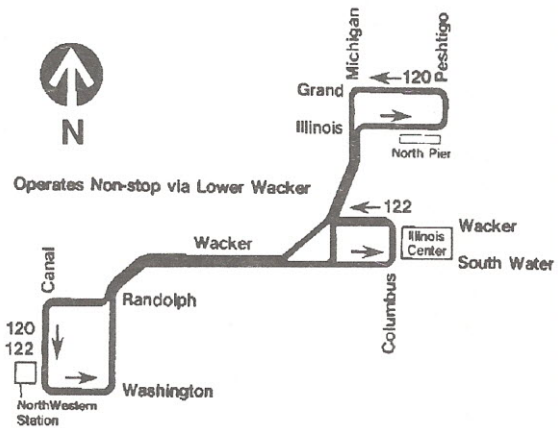

# 120 NorthWestern 122 Station Shuttle service

For more information call the RTA  
Travel Information Center in  
Chicago 836-7000

Open every day of the year from 5AM until 1AM next day.

# # 120 NorthWestern Station - Wacker Express

Monday thru Friday

## North - Eastbound (from train)

Leave NorthWestern station	Arrive Illinois LakeShore
6:20a	6:31a
6:50	7:01
7:08	7:19
7:18	7:29
7:23	7:34
7:30	7:41
then every 3 to 4 minutes	
9:05	9:16
9:20	9:31
9:25	9:36
10:00	10:11
10:18	10:29
10:30	10:41
<hr/>	
3:35p	3:46p
4:10	4:21
4:23	4:34
4:46	4:57
4:56	5:08
4:59	5:11
5:02	5:14
5:16	5:27
5:24	5:35

## # 120 Eastbound Stops

NorthWestern station  
Wacker/State LL  
Wacker/Wabash LL  
Michigan/Southwater LL  
Michigan/Wacker LL  
Michigan/Hubbard LL  
Michigan/Illinois LL  
Illinois/St.Clair LL  
Illinois/Columbus  
Illinois/McClurg  
North Pier. (Peshtigo)  
Lake Shore