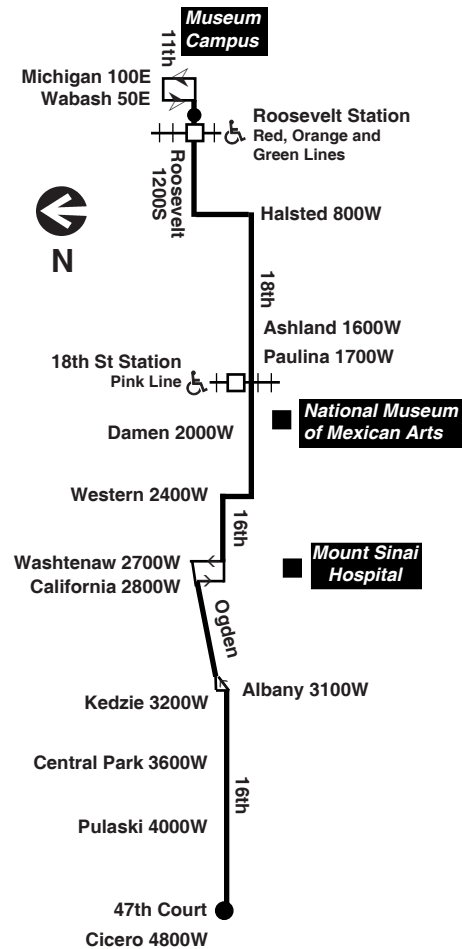

Chicago Transit Authority

18

16th/18th

Effective July 25, 2018

Monday thru Friday

18 16th/18th

Eastbound

Westbound

Westbound

Leave Roosevelt Red/Orange/ Green Lines	18th/ Halsted	18th/ Damen	16th/ Kedzie	16th/ Pulaski	Arrive 16th/ 47th Ct
-----	-----	-----	7:49am	7:54am	7:57am
-----	-----	-----	8:10	8:15	8:18
7:59am	8:09am	8:17am	8:27	8:32	8:35
8:23	8:33	8:41	8:51	8:56	8:59
-----	-----	-----	8:52	8:57	9:00
8:46	8:57	9:05	9:16	9:21	9:25
9:09	9:20	9:29	9:40	9:45	9:49
9:31	9:42	9:51	10:02	10:07	10:11
9:51	10:02	10:11	10:22	10:27	10:31
10:11	10:23	10:32	10:43	10:48	10:51
10:32	10:44	10:53	11:05	11:10	11:13
10:52	11:05	11:15	11:27	11:32	11:36
11:13	11:27	11:37	11:49	11:54	11:57
11:35	11:48	11:58	12:10pm	12:15pm	12:19pm
11:56	12:10pm	12:20pm	12:32	12:37	12:40
12:18pm	12:32	12:42	12:54	12:59	1:02
12:41	12:54	1:04	1:16	1:21	1:25
1:03	1:17	1:27	1:39	1:44	1:47
1:26	1:39	1:49	2:01	2:06	2:10
1:48	2:02	2:12	2:24	2:29	2:32
2:10	2:24	2:34	2:46	2:51	2:54
2:32	2:46	2:56	3:08	3:13	3:16
2:54	3:08	3:18	3:30	3:35	3:38
3:16	3:30	3:40	3:52	3:57	4:00
3:38	3:52	4:02	4:14	4:19	4:22
4:00	4:13	4:23	4:33	4:39	4:42
4:22	4:35	4:45	4:55	5:01	5:04
4:44	4:57	5:07	5:17	5:23	5:26
5:06	5:19	5:28	5:39	5:44	5:47
5:28	5:41	5:50	6:01	6:06	6:09
5:50	6:03	6:12	6:23	6:28	6:31
6:12	6:25	6:34	6:45	6:50	6:53
6:36	6:48	6:57	7:08	7:13	7:16
6:59	7:11	7:20	7:31	7:36	7:39
7:23	7:34	7:42	7:52	7:57	7:59
7:47	7:57	8:05	8:16	8:20	8:23