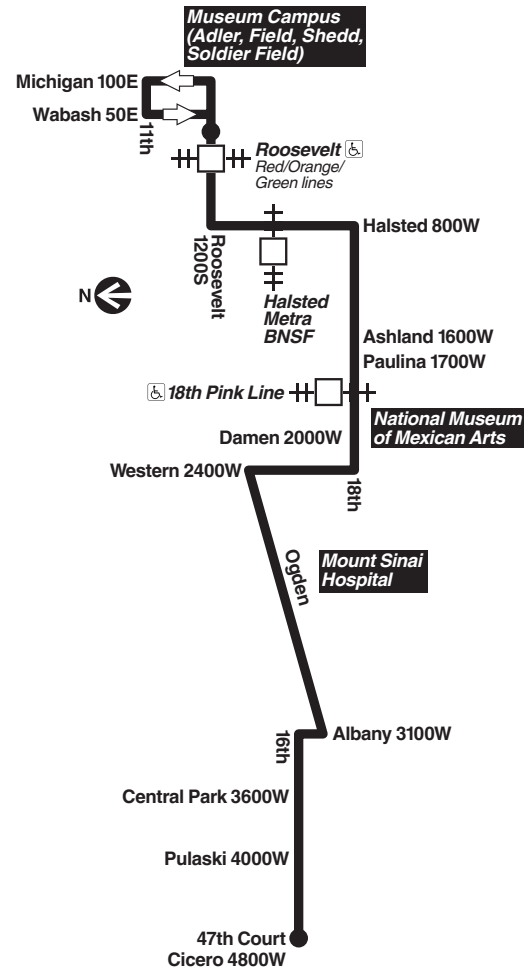

Bicycle racks are installed on the front of all CTA buses and are allowed on CTA trains during certain hours. See our [Bike & Ride](#) brochure or webpage for help on how to use racks and more.

Know before you go: Get alerts from us by text or e-mail about planned service changes every week or instant alerts for unplanned reroutes and disruptions. Sign up for CTA Updates today at transitchicago.com/updates.

Chicago Transit Authority

18 16th/18th

Effective Jun. 7, 2026

All CTA buses are accessible

transitchicago.com/bus/18

Monday thru Friday

#18 16/18th

Eastbound