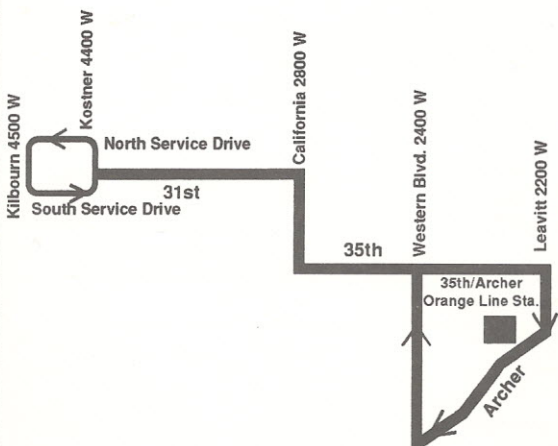

Effective July 05, 1994

32 West 31st

N

For more information call the RTA
Travel Information Center In Chicago
or suburbs 836-7000

Open every day of the year from 5AM until 1AM next day.

cta

Monday thru Friday only

Westbound

| Leave Orange Line station | 31st California | Arrive 31st Kostner |
|------------------------------------|--------------------|---------------------------|
| 6:00 a | 6:07 a | 6:17 a |
| 6:30 | 6:37 | 6:47 |
| 7:00 | 7:07 | 7:17 |
| 7:30 | 7:37 | 7:47 |
| 8:00 | 8:07 | 8:17 |
| 8:30 | 8:37 | 8:47 |
| 9:00 | 9:07 | 9:17 |

Eastbound

| Leave 31st Kostner | 31st California | Arrive Orange Line station |
|--------------------------|--------------------|-------------------------------------|
| 6:22 a | 6:30 a | 6:35 a |
| 6:52 | 7:01 | 7:07 |
| 7:22 | 7:32 | 7:39 |
| 7:52 | 8:02 | 8:09 |
| 8:22 | 8:32 | 8:39 |
| 8:52 | 9:01 | 9:07 |
| 9:22 | 9:30 | 9:35 |