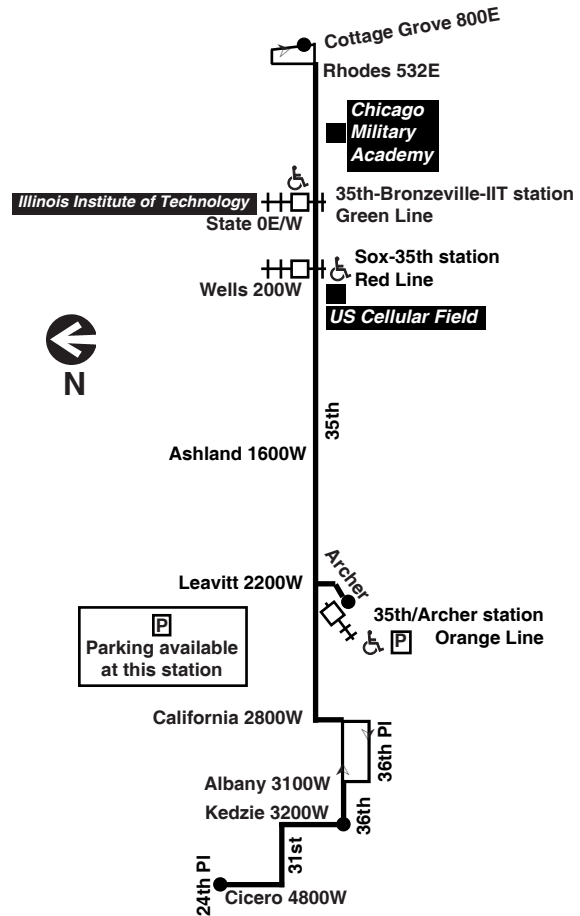

CTA Bike & Ride

Bicycle racks are available on the front exteriors of CTA buses. Bicycles can be placed on bicycle racks during normal hours of operation for each route. Racks accommodate two (2) bicycles at a time. Bicycles are also permitted on CTA trains during certain hours.

Please Stand Up

for Seniors and People with Disabilities
Federal law requires priority seating be designated for seniors and people with disabilities.

The schedules and other information in this timetable are subject to change. CTA does not assume responsibility for errors in timetables, nor for inconvenience or damage resulting from delayed trains or buses due to weather, traffic conditions, etc.

Supplementary service may be provided over portions of this route in addition to the trips shown. Please check destination signs and announcements when boarding buses.

CTA operating costs are funded in part through the Regional Transportation Authority, by the federal and state governments, and the City of Chicago and County of Cook.

For more Information call the RTA Travel Information Center in Chicago: 312-836-7000. Open 5 a.m. until 1 a.m. every day.

Para obtener mayor información, en Español, llame al Centro de Información: 312-836-7000.

Chicago Transit Authority

35
35 31st/35th

Effective December 22, 2013

Additional service may be provided on school days, late August through June

Monday thru Friday

35 31st/35th

Eastbound

Leave 24th Pl./Cicero	31st/Kedzie	35th/Archer Orange Line Station	Sox-35th Red Line Station	Arrive 35th/Cottage Grove
----	3:57am	4:07am	4:20am	4:29am
----	4:17	4:27	4:40	4:49
----	4:37	4:47	5:00	5:09
----	4:57	5:07	5:20	5:30
5:00am	5:15	5:25	5:38	5:48
5:18	5:33	5:43	5:57	6:07
5:35	5:50	6:00	6:14	6:24
5:49	6:04	6:14	6:28	6:38
6:03	6:18	6:28	6:42	6:52
6:15	6:30	6:40	6:54	7:04
6:25	6:41	6:51	7:05	7:16
6:35	6:51	7:01	7:17	7:28
6:46	7:03	7:13	7:28	7:40
6:58	7:15	7:25	7:40	7:52
7:10	7:27	7:37	7:52	8:04
7:22	7:39	7:49	8:04	8:16
7:34	7:51	8:01	8:16	8:28
7:47	8:04	8:14	8:29	8:41
8:00	8:17	8:27	8:42	8:54
8:15	8:32	8:42	8:57	9:09
8:30	8:47	8:57	9:12	9:24
8:45	9:02	9:12	9:27	9:39
9:00	9:17	9:27	9:42	9:54

then every 20 minutes to 35th/Cottage Grove

12:20pm	12:37pm	12:47pm	1:02pm	1:14pm
12:40	12:57	1:07	1:22	1:34
12:58	1:15	1:25	1:40	1:52
1:15	1:32	1:42	1:57	2:09
1:30	1:47	1:57	2:12	2:24
1:42	1:59	2:09	2:24	2:36
1:54	2:11	2:21	2:36	2:48
2:05	2:23	2:33	2:49	3:01
2:18	2:36	2:46	3:02	3:14
2:30	2:48	2:59	3:15	3:27

then every 12 minutes to 35th/Cottage Grove

3:18	3:36	3:47	4:03	4:15
3:30	3:48	3:59	4:15	4:27
3:42	4:00	4:11	4:27	4:39
3:54	4:12	4:23	4:39	4:51
4:06	4:24	4:35	4:51	5:04
4:19	4:37	4:48	5:04	5:17
4:32	4:50	5:01	5:17	5:30
4:45	5:03	5:14	5:30	5:43
5:00	5:17	5:28	5:44	5:56
5:15	5:32	5:42	5:58	6:09
5:30	5:47	5:57	6:12	6:24
5:45	6:01	6:12	6:27	6:38
6:00	6:16	6:26	6:41	6:51
6:15	6:30	6:40	6:54	7:04
6:30	6:45	6:55	7:09	7:19
6:45	7:00	7:10	7:23	7:33
7:00	7:15	7:25	7:38	7:48
7:20	7:35	7:45	7:58	8:08
7:40	7:55	8:05	8:18	8:28
8:00	8:15	8:25	8:38	8:47
----	8:38K	8:45	8:58	9:07
----	8:58K	9:05	9:18	9:27
----	9:18K	9:25	9:38	9:47
----	9:40K	9:46	9:58	10:07
----	10:00K	10:06	10:18	10:27
----	10:20K	10:26	10:38	10:47
----	10:40K	10:46	10:58	11:07
----	11:00K	11:06	11:18	11:27
----	11:20K	11:26	11:38	11:47

K - Begins/ends at 36th/Kedzie at time shown

Westbound

Leave 35th/Cottage Grove	Sox-35th Red Line Station	35th/Archer Orange Line Station	31st/Kedzie	Arrive 24th Pl./Cicero
4:33am	4:40am	4:52am	5:03am	5:16am
4:53	5:00	5:12	5:23	5:36
5:13	5:20	5:32	5:43	5:56
5:33	5:40	5:52	6:03	6:16
5:53	6:00	6:13	6:24	6:38
6:12	6:20	6:33	6:45	6:59
6:30	6:38	6:52	7:03	7:18
6:44	6:52	7:06	7:18	7:33
6:58	7:06	7:21	7:32	7:48
7:11	7:20	7:35	7:47	8:03
7:23	7:32	7:48	8:00	8:16
7:35	7:44	8:00	8:12	8:28
7:47	7:56	8:12	8:24	8:40
7:59	8:08	8:24	8:36	8:52
8:11	8:20	8:36	8:48	9:04
8:23	8:32	8:48	9:00	9:16
8:35	8:44	9:00	9:12	9:28
8:49	8:58	9:13	9:25	9:41
9:03	9:11	9:26	9:38	9:53
9:17	9:25	9:40	9:52	10:07
9:32	9:40	9:55	10:07	10:22
9:47	9:55	10:10	10:22	10:37
10:02	10:10	10:25	10:37	10:52
10:20	10:28	10:43	10:55	11:10

then every 20 minutes to 24th Place/Cicero

1:40pm	1:49pm	2:04pm	2:16pm	2:32pm
1:58	2:07	2:22	2:34	2:50
2:15	2:25	2:40	2:53	3:09
2:30	2:40	2:55	3:08	3:25
2:45	2:55	3:12	3:25	3:43
2:59	3:09	3:26	3:40	3:58
3:11	3:21	3:38	3:52	4:10

then every 12 minutes to 24th Place/Cicero