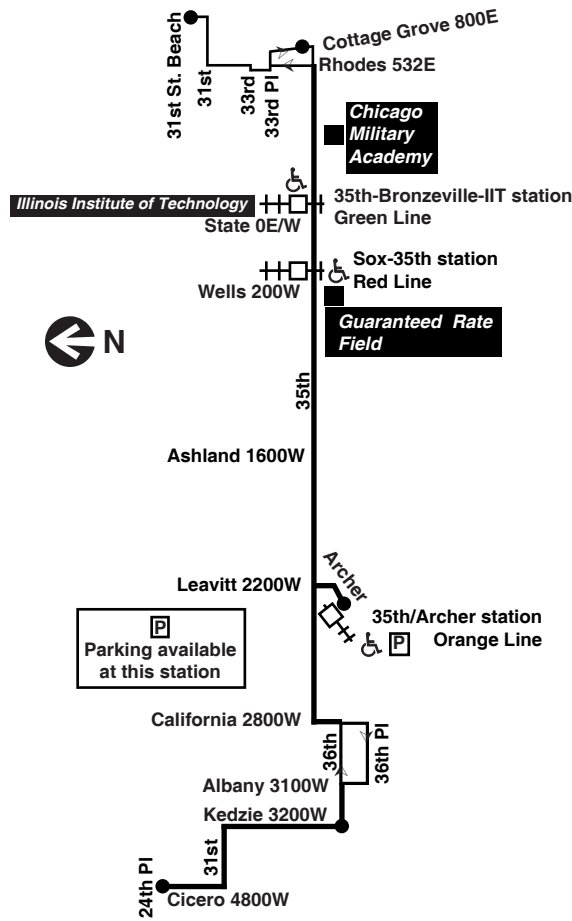

CTA Bike & Ride

Bicycle racks are available on the front exteriors of CTA buses. Bicycles can be placed on bicycle racks during normal hours of operation for each route. Racks accommodate two (2) bicycles at a time. Bicycles are also permitted on CTA trains during certain hours.

Please Stand Up

for Seniors and People with Disabilities

Federal law requires priority seating be designated for seniors and people with disabilities.

The schedules and other information in this timetable are subject to change. CTA does not assume responsibility for errors in timetables, nor for inconvenience or damage resulting from delayed trains or buses due to weather, traffic conditions, etc.

Supplementary service may be provided over portions of this route in addition to the trips shown. Please check destination signs and announcements when boarding buses.

CTA operating costs are funded in part through the Regional Transportation Authority, by the federal and state governments, and the City of Chicago and County of Cook.

For more information call the RTA Travel Information Center in Chicago: 312-836-7000. Open 6am until 7pm every day.

Para obtener mayor información, en Español, llame al Centro de Información: 312-836-7000.

Chicago Transit Authority

35 31st/35th

Effective June 17, 2018

Summer service to 31st Street Beach

Monday thru Friday

35 31st/35th

Eastbound

Leave 24th Pl./Cicero	31st/Kedzie	35th/Archer Orange Line Station	Sox-35th Red Line Station	Arrive 35th/Cottage Grove
----	3:57am	4:07am	4:20am	4:29am
----	4:17	4:27	4:40	4:49
----	4:37	4:47	5:00	5:09
----	4:57	5:07	5:20	5:30
5:00am	5:15	5:25	5:38	5:48
5:18	5:33	5:43	5:57	6:07
5:35	5:50	6:00	6:14	6:24
5:49	6:04	6:14	6:28	6:38
6:03	6:18	6:28	6:42	6:52
6:15	6:30	6:40	6:54	7:04
6:25	6:41	6:51	7:05	7:16
6:35	6:51	7:01	7:17	7:28
6:46	7:03	7:13	7:28	7:40
6:58	7:15	7:25	7:40	7:52
7:10	7:27	7:37	7:52	8:04
7:22	7:39	7:49	8:04	8:16
7:34	7:51	8:01	8:16	8:28
7:47	8:04	8:14	8:29	8:41
8:00	8:17	8:27	8:42	8:54
8:15	8:32	8:42	8:57	9:09
8:30	8:47	8:57	9:12	9:24
8:45	9:02	9:12	9:27	9:39
9:00	9:17	9:27	9:42	9:54

then every 20 minutes until

12:40pm	12:57pm	1:07pm	1:22pm	1:34pm
12:58	1:15	1:25	1:40	1:52
1:15	1:32	1:42	1:57	2:09
1:30	1:47	1:57	2:12	2:24
1:42	1:59	2:09	2:24	2:36
1:54	2:11	2:21	2:36	2:48
2:05	2:23	2:33	2:49	3:01
2:18	2:36	2:46	3:02	3:14
2:30	2:48	2:59	3:15	3:27
2:42	3:00	3:11	3:27	3:39
2:54	3:12	3:23	3:39	3:51
3:06	3:24	3:35	3:51	4:03
3:18	3:36	3:47	4:03	4:15
3:30	3:48	3:59	4:15	4:27
3:42	4:00	4:11	4:27	4:39
3:54	4:12	4:23	4:39	4:51
4:06	4:24	4:35	4:51	5:04
4:19	4:37	4:48	5:04	5:17
4:32	4:50	5:01	5:17	5:30
4:45	5:03	5:14	5:30	5:43

then every 15 minutes until

6:15	6:30	6:40	6:54	7:04
6:30	6:45	6:55	7:09	7:19
6:45	7:00	7:10	7:23	7:33
7:00	7:15	7:25	7:38	7:48
7:20	7:35	7:45	7:58	8:08
7:40	7:55	8:05	8:18	8:28
8:00	8:15	8:25	8:38	8:47
----	8:38K	8:45	8:58	9:07
----	8:58K	9:05	9:18	9:27
----	9:18K	9:25	9:38	9:47
----	9:40K	9:46	9:58	10:07
----	10:00K	10:06	10:18	10:27
----	10:20K	10:26	10:38	10:47
----	10:40K	10:46	10:58	11:07
----	11:00K	11:06	11:18	11:27
----	11:20K	11:26	11:38	11:47

K - Begins/ends at 36th/Kedzie at time shown

Westbound

Leave 35th/Cottage Grove	Sox-35th Red Line Station	35th/Archer Orange Line Station	31st/Kedzie	Arrive 24th Pl./Cicero
4:33am	4:40am	4:52am	5:03am	5:16am
4:53	5:00	5:12	5:23	5:36
5:13	5:20	5:32	5:43	5:56
5:33	5:40	5:52	6:03	6:16
5:53	6:00	6:13	6:24	6:38
6:12	6:20	6:33	6:45	6:59
6:30	6:38	6:52	7:03	7:18
6:44	6:52	7:06	7:18	7:33
6:58	7:06	7:21	7:32	7:48
7:11	7:20	7:35	7:47	8:03
7:23	7:32	7:48	8:00	8:16
7:35	7:44	8:00	8:12	8:28
7:47	7:56	8:12	8:24	8:40
7:59	8:08	8:24	8:36	8:52
8:11	8:20	8:36	8:48	9:04
8:23	8:32	8:48	9:00	9:16
8:35	8:44	9:00	9:12	9:28
8:49	8:58	9:13	9:25	9:41
9:03	9:11	9:26	9:38	9:53
9:17	9:25	9:40	9:52	10:07
9:32	9:40	9:55	10:07	10:22
9:47	9:55	10:10	10:22	10:37
10:02	10:10	10:25	10:37	10:52
10:20	10:28	10:43	10:55	11:10

then every 20 minutes until

1:40pm	1:49pm	2:04pm	2:16pm	2:32pm
1:58	2:07	2:22	2:34	2:50
2:15	2:25	2:40	2:53	3:09
2:30	2:40	2:55	3:08	3:25
2:45	2:55	3:12	3:25	3:43
2:59	3:09	3:26	3:40	3:58

then every 12 minutes until